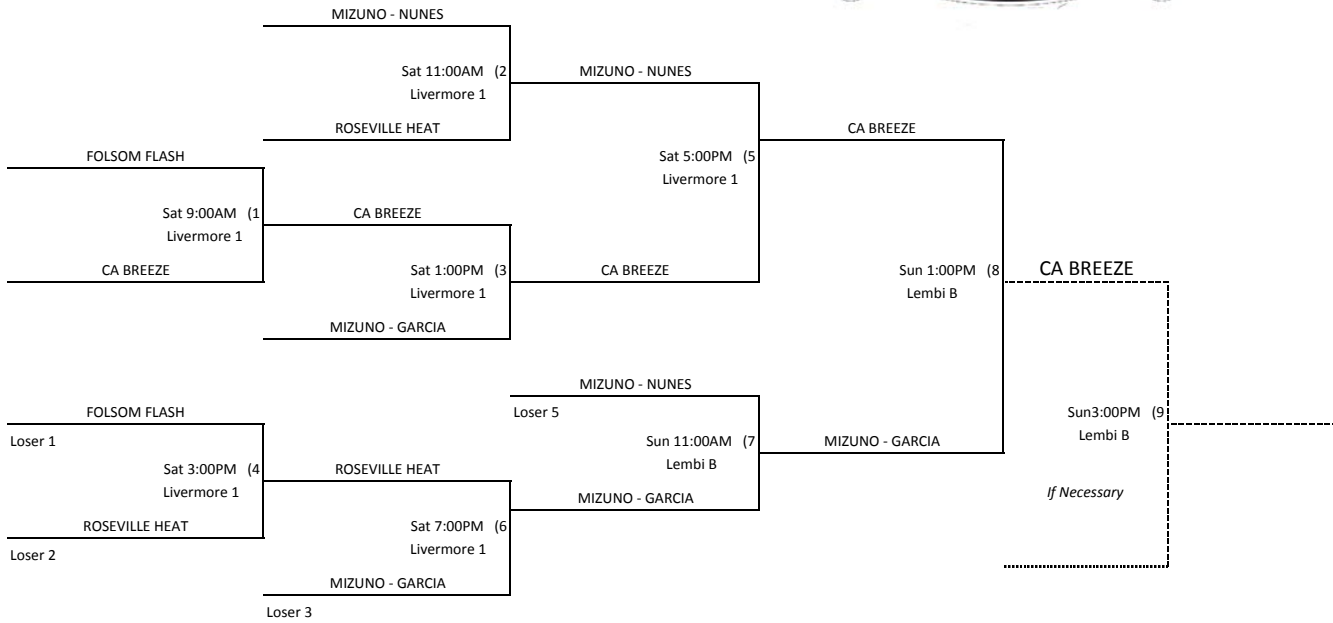

10 & Unders

5 Teams

Game Locations:
Livermore Park: 6004 Riley St, Folsom, CA 95630
Lembi Park: 1302 Riley St, Folsom, CA 95630