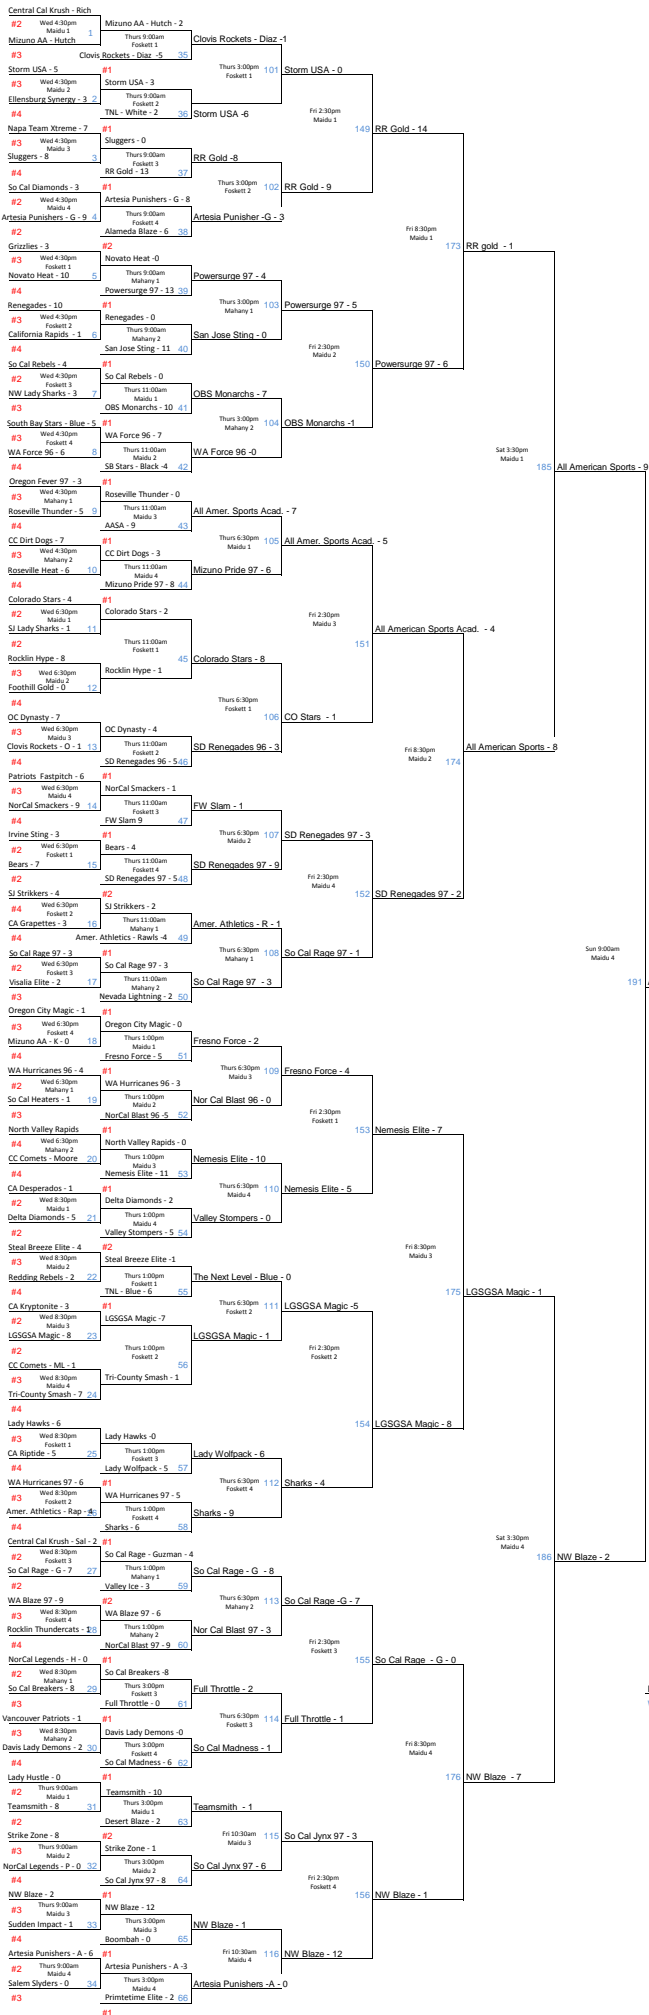

98 Team Double Elimination Winner's Bracket

23 Pool of 4 Teams
2 Pools of 3 Teams

L 194 IF
1ST LOSS

Sun 5:00pm
Maidu 3

Sun 3:00pm
Maidu 3

Sat 3:30pm
Maidu 4

194

195

196

197

198