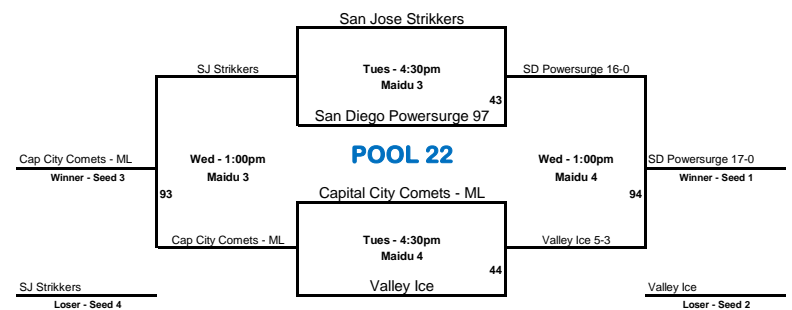

14u Class A Western National Championship - Pool Play Brackets

Winners move to the right,
Losers move to the left.

14u Class A Western National Championship - Pool Play Brackets

Winners move to the right,
Losers move to the left.

14u Class A Western National Championship - Pool Play Brackets

Winners move to the right,
Losers move to the left.

14u Class A Western National Championship - Pool Play Brackets