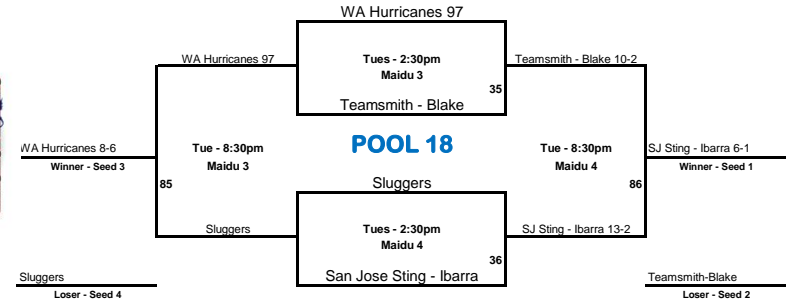

14u Class A Western National Championship - Pool Play Brackets

Winners move to the right,
Losers move to the left.

14u Class A Western National Championship - Pool Play Brackets

Winners move to the right,
Losers move to the left.

14u Class A Western National Championship - Pool Play Brackets

Winners move to the right,
Losers move to the left.

14u Class A Western National Championship - Pool Play Brackets