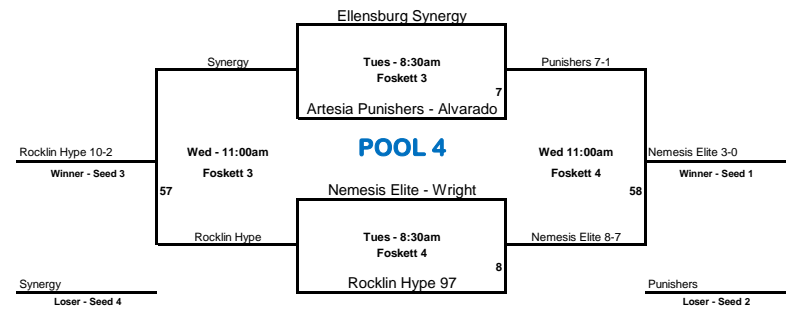

14u Class A Western National Championship - Pool Play Brackets

Winners move to the right,
Losers move to the left.

14u Class A Western National Championship - Pool Play Brackets

Winners move to the right,
Losers move to the left.

14u Class A Western National Championship - Pool Play Brackets

Winners move to the right,
Losers move to the left.

14u Class A Western National Championship - Pool Play Brackets