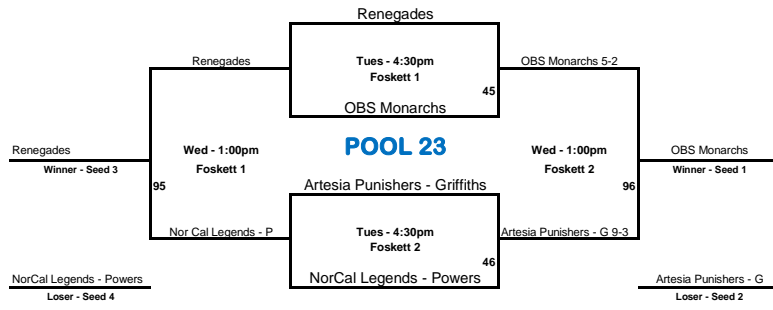

14u Class A Western National Championship - Pool Play Brackets

Winners move to the right,
Losers move to the left.

14u Class A Western National Championship - Pool Play Brackets

Winners move to the right,
Losers move to the left.

14u Class A Western National Championship - Pool Play Brackets

Winners move to the right,
Losers move to the left.

14u Class A Western National Championship - Pool Play Brackets