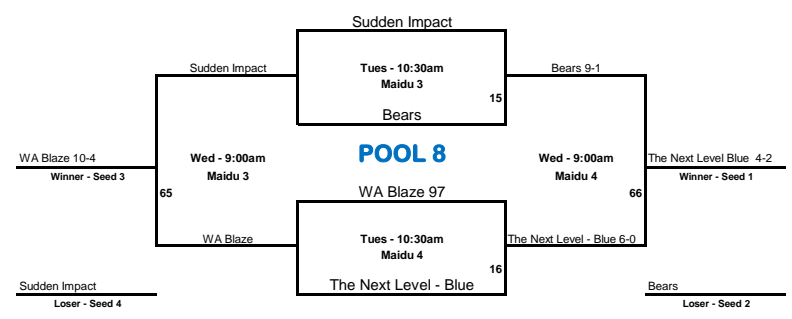

14u Class A Western National Championship - Pool Play Brackets

Winners move to the right,
Losers move to the left.

14u Class A Western National Championship - Pool Play Brackets

Winners move to the right,
Losers move to the left.

14u Class A Western National Championship - Pool Play Brackets

Winners move to the right,
Losers move to the left.

14u Class A Western National Championship - Pool Play Brackets