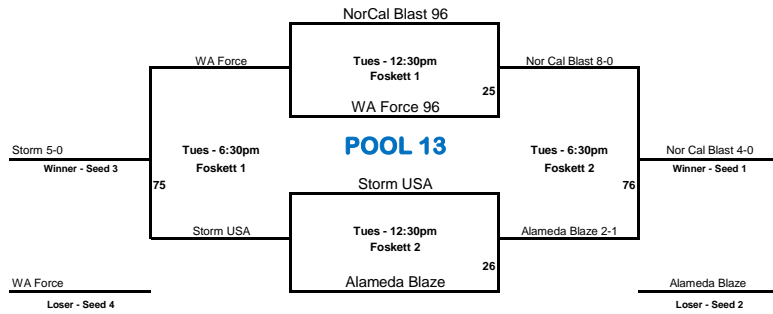

14u Class A Western National Championship - Pool Play Brackets

Winners move to the right,
Losers move to the left.

14u Class A Western National Championship - Pool Play Brackets

Winners move to the right,
Losers move to the left.

14u Class A Western National Championship - Pool Play Brackets

Winners move to the right,
Losers move to the left.

14u Class A Western National Championship - Pool Play Brackets