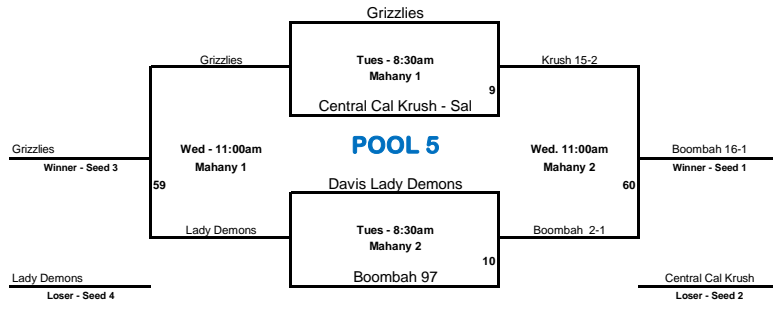

14u Class A Western National Championship - Pool Play Brackets

Winners move to the right,
Losers move to the left.

14u Class A Western National Championship - Pool Play Brackets

Winners move to the right,
Losers move to the left.

14u Class A Western National Championship - Pool Play Brackets

Winners move to the right,
Losers move to the left.

14u Class A Western National Championship - Pool Play Brackets