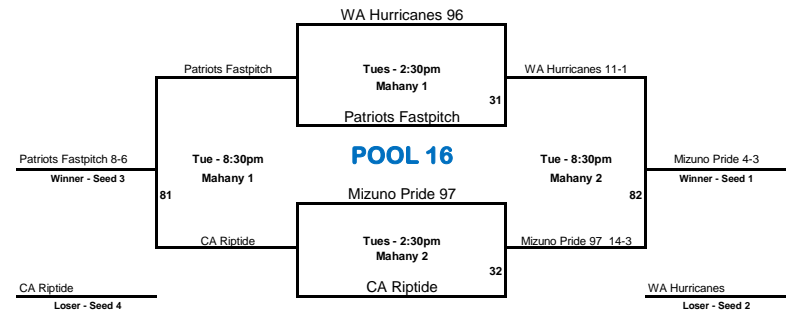

14u Class A Western National Championship - Pool Play Brackets

Winners move to the right,
Losers move to the left.

14u Class A Western National Championship - Pool Play Brackets

Winners move to the right,
Losers move to the left.

14u Class A Western National Championship - Pool Play Brackets

Winners move to the right,
Losers move to the left.

14u Class A Western National Championship - Pool Play Brackets