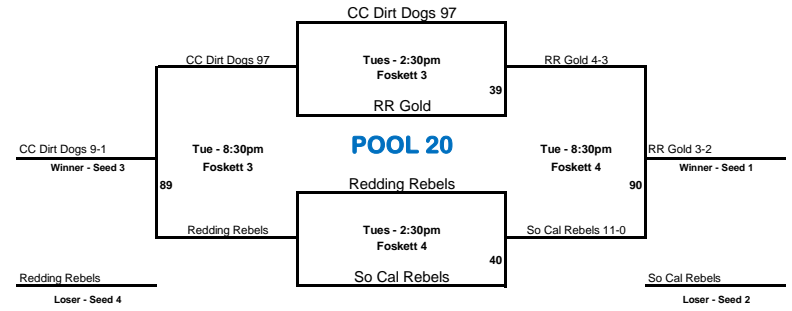

14u Class A Western National Championship - Pool Play Brackets

Winners move to the right,
Losers move to the left.

14u Class A Western National Championship - Pool Play Brackets

Winners move to the right,
Losers move to the left.

14u Class A Western National Championship - Pool Play Brackets

Winners move to the right,
Losers move to the left.

14u Class A Western National Championship - Pool Play Brackets