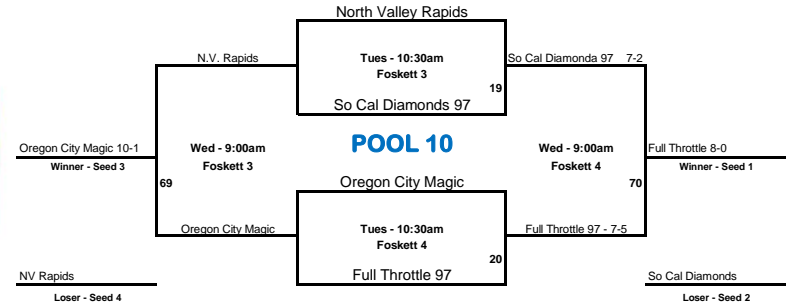

14u Class A Western National Championship - Pool Play Brackets

Winners move to the right,
Losers move to the left.

14u Class A Western National Championship - Pool Play Brackets

Winners move to the right,
Losers move to the left.

14u Class A Western National Championship - Pool Play Brackets

Winners move to the right,
Losers move to the left.

14u Class A Western National Championship - Pool Play Brackets