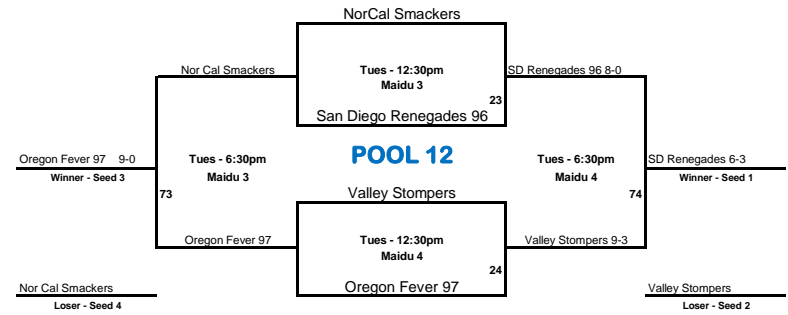

14u Class A Western National Championship - Pool Play Brackets

Winners move to the right,
Losers move to the left.

14u Class A Western National Championship - Pool Play Brackets

Winners move to the right,
Losers move to the left.

14u Class A Western National Championship - Pool Play Brackets

Winners move to the right,
Losers move to the left.

14u Class A Western National Championship - Pool Play Brackets