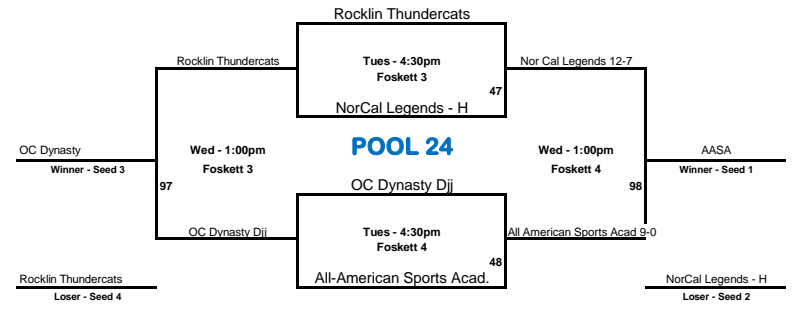

14u Class A Western National Championship - Pool Play Brackets

Winners move to the right,
Losers move to the left.

14u Class A Western National Championship - Pool Play Brackets

Winners move to the right,
Losers move to the left.

14u Class A Western National Championship - Pool Play Brackets

Winners move to the right,
Losers move to the left.

14u Class A Western National Championship - Pool Play Brackets