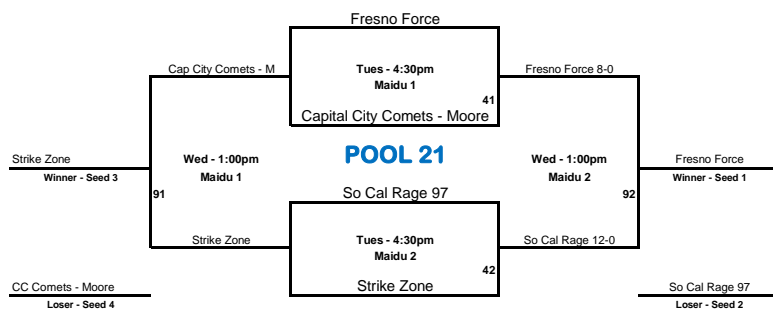

14u Class A Western National Championship - Pool Play Brackets

Winners move to the right,
Losers move to the left.

14u Class A Western National Championship - Pool Play Brackets

Winners move to the right,
Losers move to the left.

14u Class A Western National Championship - Pool Play Brackets

Winners move to the right,
Losers move to the left.

14u Class A Western National Championship - Pool Play Brackets