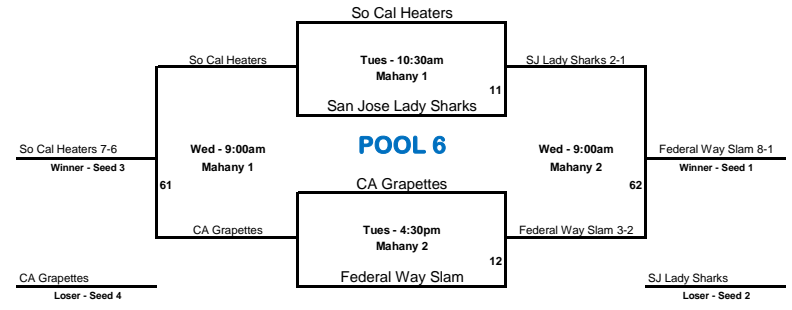

14u Class A Western National Championship - Pool Play Brackets

Winners move to the right,
Losers move to the left.

14u Class A Western National Championship - Pool Play Brackets

Winners move to the right,
Losers move to the left.

14u Class A Western National Championship - Pool Play Brackets

Winners move to the right,
Losers move to the left.

14u Class A Western National Championship - Pool Play Brackets