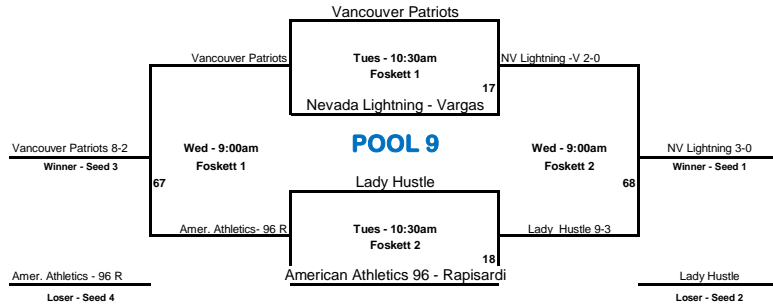

14u Class A Western National Championship - Pool Play Brackets

Winners move to the right,
Losers move to the left.

14u Class A Western National Championship - Pool Play Brackets

Winners move to the right,
Losers move to the left.

14u Class A Western National Championship - Pool Play Brackets

Winners move to the right,
Losers move to the left.

14u Class A Western National Championship - Pool Play Brackets