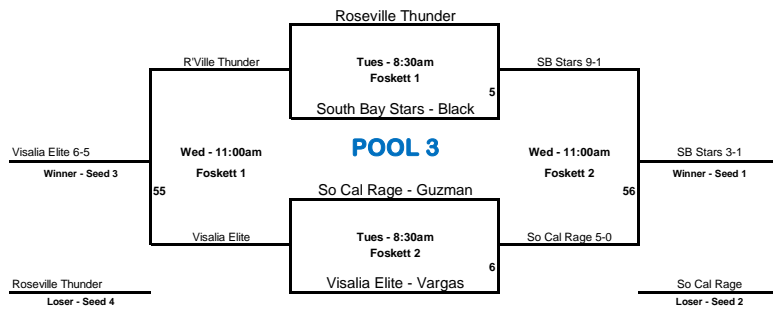

14u Class A Western National Championship - Pool Play Brackets

Winners move to the right,
Losers move to the left.

14u Class A Western National Championship - Pool Play Brackets

Winners move to the right,
Losers move to the left.

14u Class A Western National Championship - Pool Play Brackets

Winners move to the right,
Losers move to the left.

14u Class A Western National Championship - Pool Play Brackets