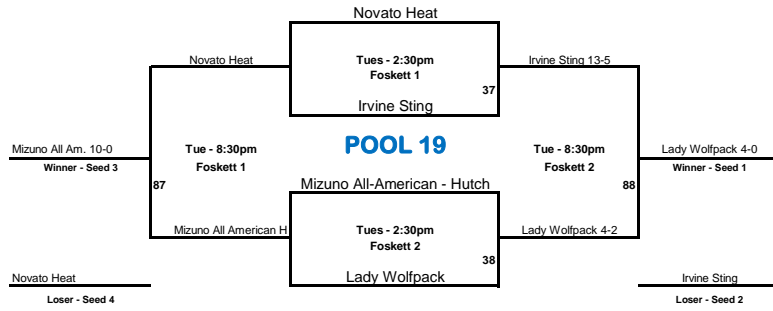

14u Class A Western National Championship - Pool Play Brackets

Winners move to the right,
Losers move to the left.

14u Class A Western National Championship - Pool Play Brackets

Winners move to the right,
Losers move to the left.

14u Class A Western National Championship - Pool Play Brackets

Winners move to the right,
Losers move to the left.

14u Class A Western National Championship - Pool Play Brackets