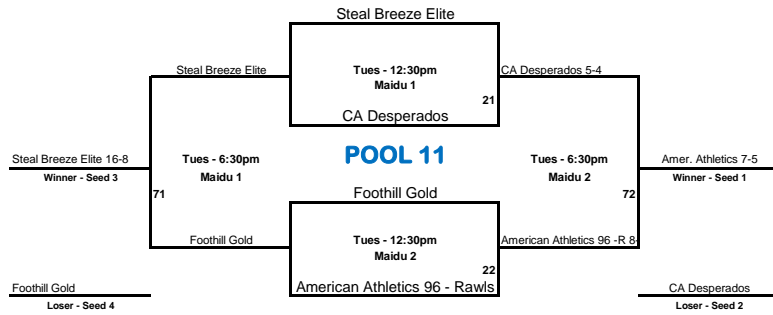

14u Class A Western National Championship - Pool Play Brackets

Winners move to the right,
Losers move to the left.

14u Class A Western National Championship - Pool Play Brackets

Winners move to the right,
Losers move to the left.

14u Class A Western National Championship - Pool Play Brackets

Winners move to the right,
Losers move to the left.

14u Class A Western National Championship - Pool Play Brackets