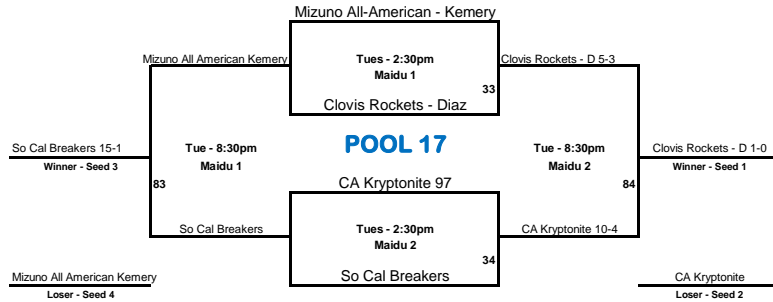

14u Class A Western National Championship - Pool Play Brackets

Winners move to the right,
Losers move to the left.

14u Class A Western National Championship - Pool Play Brackets

Winners move to the right,
Losers move to the left.

14u Class A Western National Championship - Pool Play Brackets

Winners move to the right,
Losers move to the left.

14u Class A Western National Championship - Pool Play Brackets