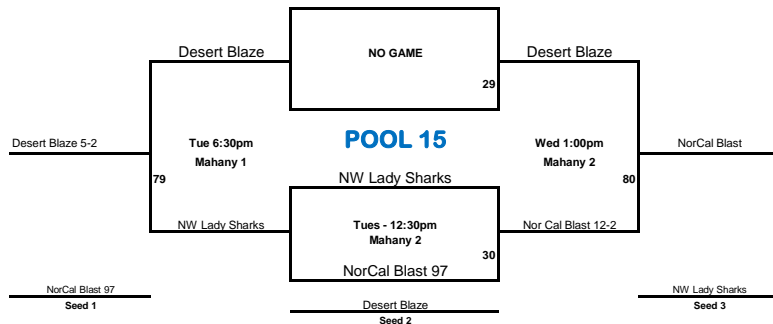

14u Class A Western National Championship - Pool Play Brackets

Winners move to the right,
Losers move to the left.

14u Class A Western National Championship - Pool Play Brackets

Winners move to the right,
Losers move to the left.

14u Class A Western National Championship - Pool Play Brackets

Winners move to the right,
Losers move to the left.

14u Class A Western National Championship - Pool Play Brackets