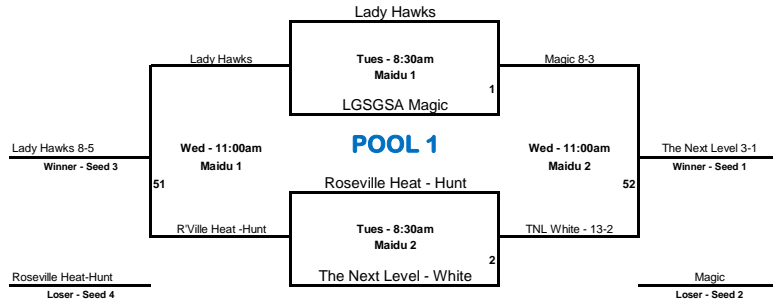

14u Class A Western National Championship - Pool Play Brackets

Winners move to the right,
Losers move to the left.

14u Class A Western National Championship - Pool Play Brackets

Winners move to the right,
Losers move to the left.

14u Class A Western National Championship - Pool Play Brackets

Winners move to the right,
Losers move to the left.

14u Class A Western National Championship - Pool Play Brackets