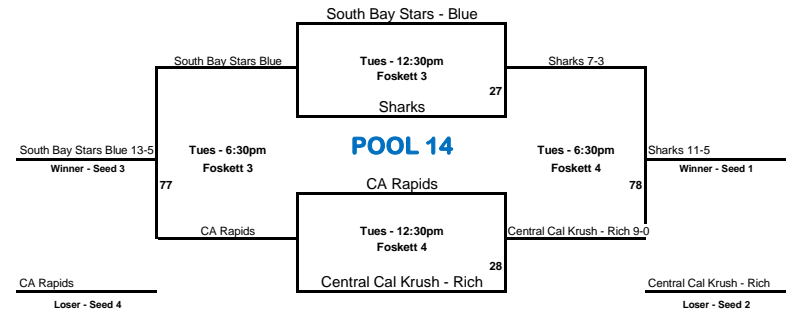

14u Class A Western National Championship - Pool Play Brackets

Winners move to the right,
Losers move to the left.

14u Class A Western National Championship - Pool Play Brackets

Winners move to the right,
Losers move to the left.

14u Class A Western National Championship - Pool Play Brackets

Winners move to the right,
Losers move to the left.

14u Class A Western National Championship - Pool Play Brackets