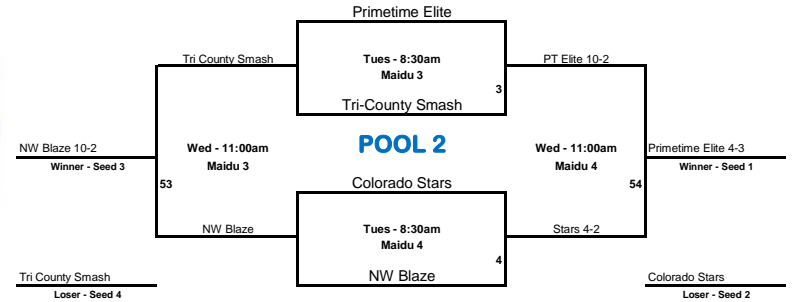

14u Class A Western National Championship - Pool Play Brackets

Winners move to the right,
Losers move to the left.

14u Class A Western National Championship - Pool Play Brackets

Winners move to the right,
Losers move to the left.

14u Class A Western National Championship - Pool Play Brackets

Winners move to the right,
Losers move to the left.

14u Class A Western National Championship - Pool Play Brackets