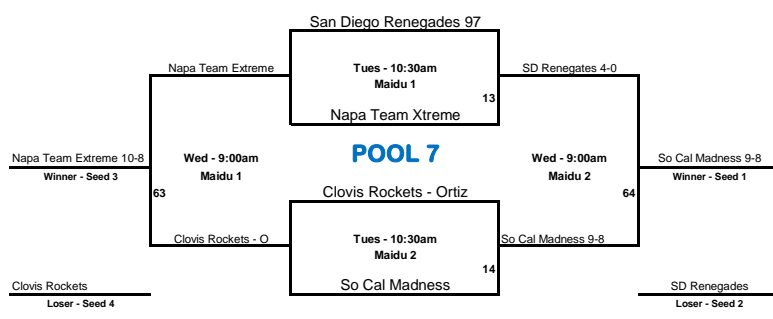

14u Class A Western National Championship - Pool Play Brackets

Winners move to the right,
Losers move to the left.

14u Class A Western National Championship - Pool Play Brackets

Winners move to the right,
Losers move to the left.

14u Class A Western National Championship - Pool Play Brackets

Winners move to the right,
Losers move to the left.

14u Class A Western National Championship - Pool Play Brackets