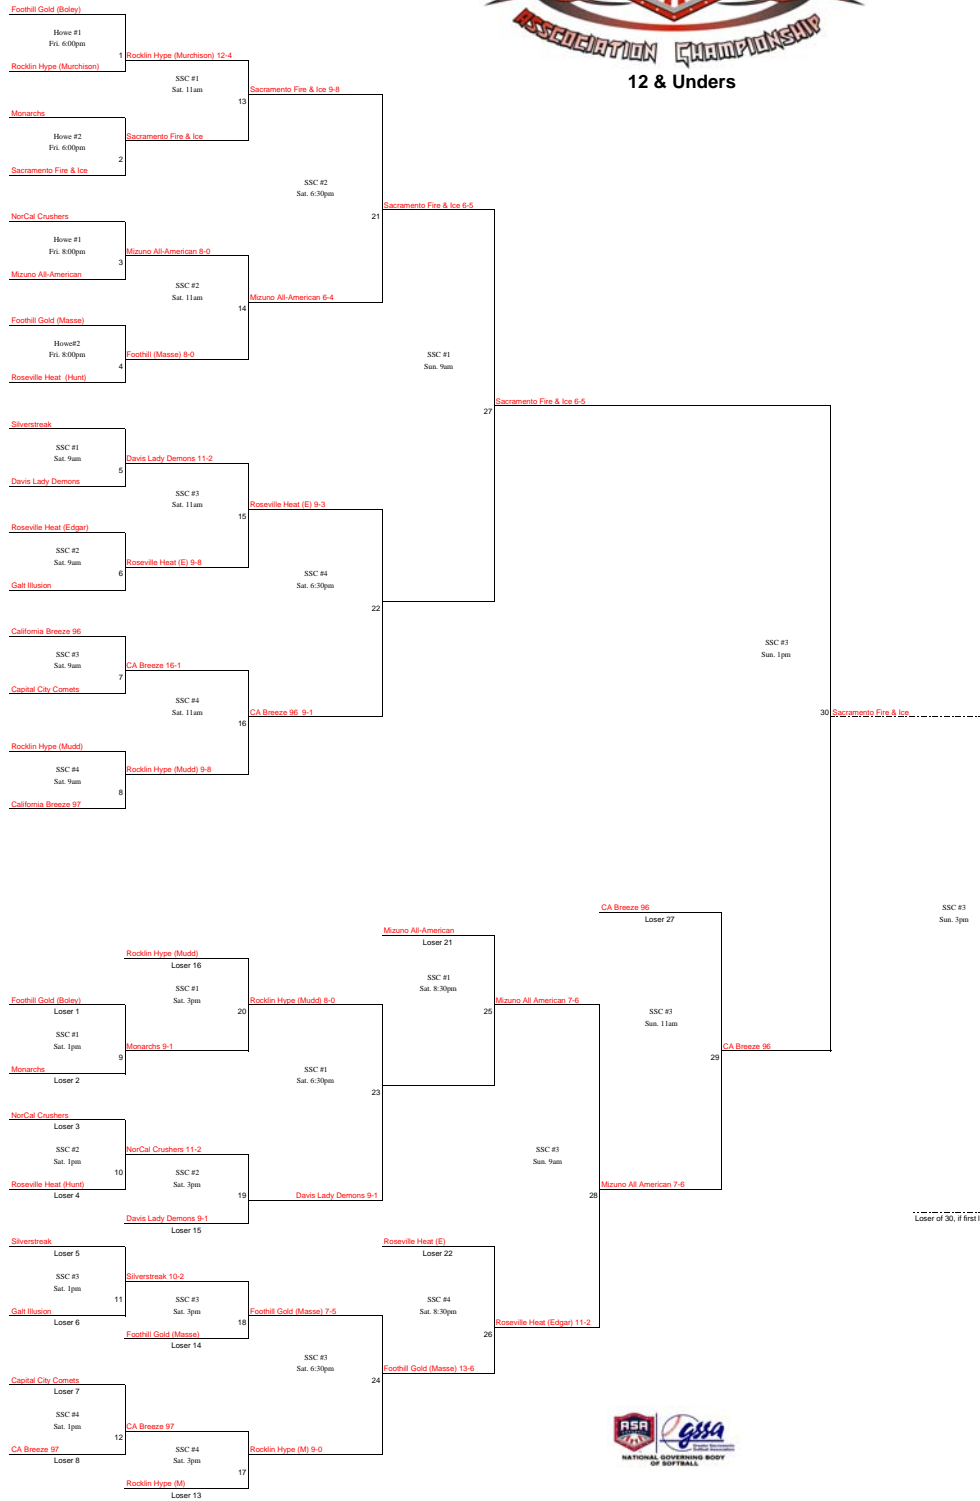

12 & Unders

Berths Available:

1st Place
USA/ASA Nationals - Normal, IL

2nd Place - 5th Place
Regional Championships - Stockton, CA

All Teams
Western Nationals - Tracy, CA