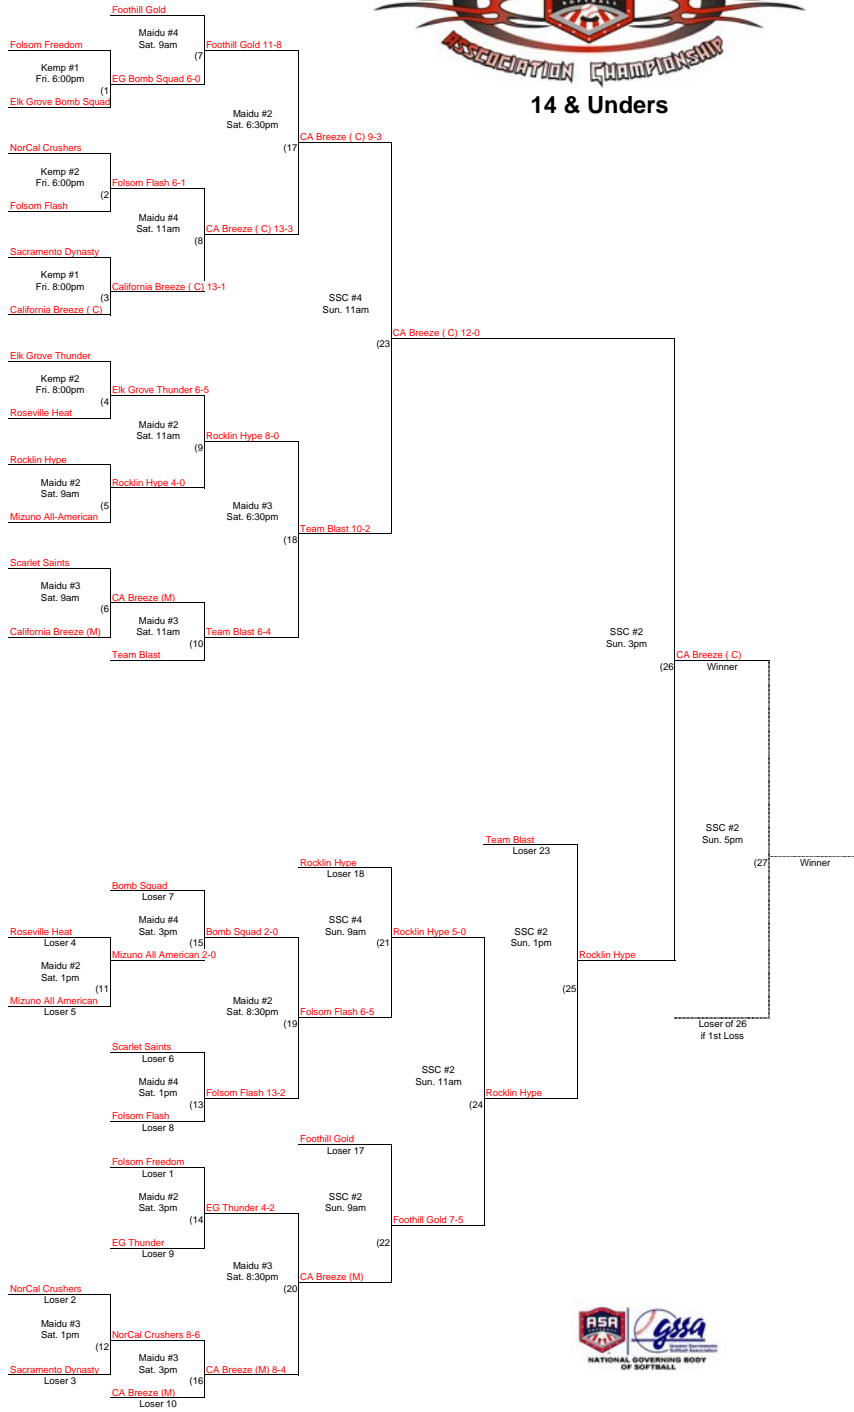

14 & Unders

Game Locations:

Kemp Park (Friday)
1322 Bundrick Drive Folsom, CA 95630

Maidu Park (Saturday)
1550 Maidu Dr, Roseville, CA 95661

Sacramento Softball Complex - SSC (Sunday)
3450 Longview Drive, Sacramento, CA 95821

Berths Available:

1st Place
USA/ASA Nationals - Marietta, Georgia

2nd Place - 4th Place
Regional Championships - Vacaville, CA

All Teams
Western Nationals - Mt. Vernon, Washington