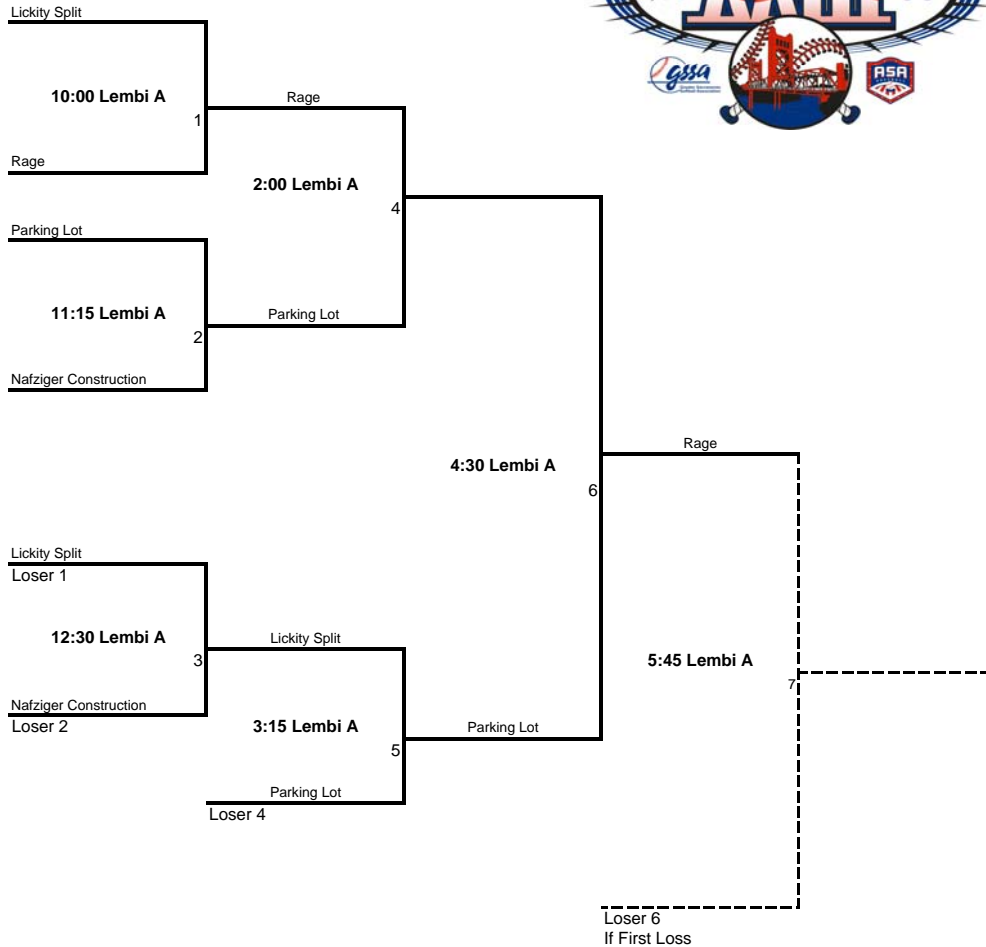

# LCS XXIII COED NATIONAL DIVISION

The LCS COED NATIONAL DIVISION will be played SATURDAY, September 19th ONLY  
All games will be played in Folsom at Lembi Park: 1302 Riley Street, Folsom, CA 95630.

All players must check in with a photo ID prior to participating and must wear the approved wrist band through out the event.

(+) If Games

R25 - 1:30pm

** National Division Games Last 1:15		
Game Times are:	10:00a	N1
	11:15a	N2
	12:30p	N3
	2:00p	N4
	3:15p	N5
	4:30p	N6
IF GAME	5:45p	N7