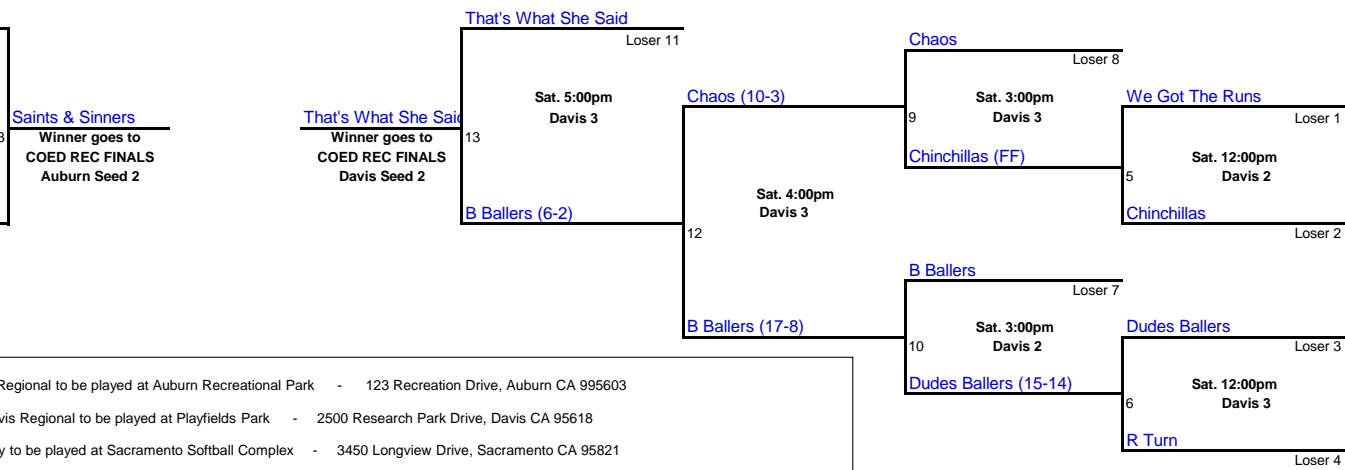

COED LCS TOURNAMENT Rec Division - Auburn Regional

COED LCS TOURNAMENT Rec Division - Davis Regional

All Games in Auburn Regional to be played at Auburn Recreational Park - 123 Recreation Drive, Auburn CA 995603
 All Games in Davis Regional to be played at Playfields Park - 2500 Research Park Drive, Davis CA 95618
 All Games on Sunday to be played at Sacramento Softball Complex - 3450 Longview Drive, Sacramento CA 95821
All players must check in with a photo ID prior to participating & must wear the approved wrist band through out the event. NO ID = NO PLAY

COED LCS TOURNAMENT Recreation Finals

All Games on Sunday to be played at Sacramento Softball Complex - 3450 Longview Drive, Sacramento CA 95821
 All players must check in with a photo ID prior to participating and must wear the approved wrist band through out the event. NO ID = NO PLAY