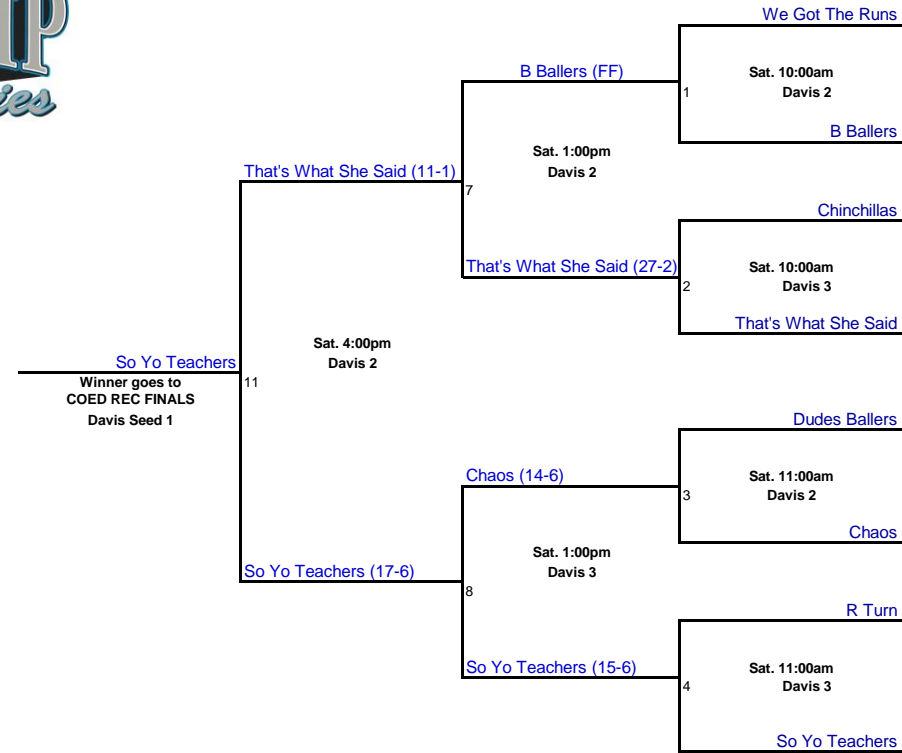

COED LCS TOURNAMENT Rec Division - Auburn Regional

COED LCS TOURNAMENT Rec Division - Davis Regional

All Games in Auburn Regional to be played at Auburn Recreational Park - 123 Recreation Drive, Auburn CA 995603
 All Games in Davis Regional to be played at Playfields Park - 2500 Research Park Drive, Davis CA 95618
 All Games on Sunday to be played at Sacramento Softball Complex - 3450 Longview Drive, Sacramento CA 95821
All players must check in with a photo ID prior to participating & must wear the approved wrist band through out the event. NO ID = NO PLAY

COED LCS TOURNAMENT Recreation Finals

All Games on Sunday to be played at Sacramento Softball Complex - 3450 Longview Drive, Sacramento CA 95821
 All players must check in with a photo ID prior to participating and must wear the approved wrist band through out the event. NO ID = NO PLAY