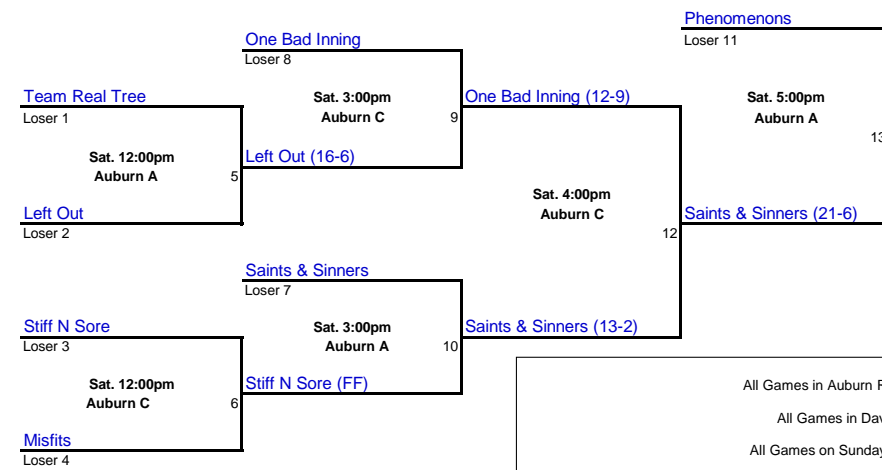

COED LCS TOURNAMENT Rec Division - Auburn Regional

COED LCS TOURNAMENT Rec Division - Davis Regional

All Games in Auburn Regional to be played at Auburn Recreational Park - 123 Recreation Drive, Auburn CA 995603
 All Games in Davis Regional to be played at Playfields Park - 2500 Research Park Drive, Davis CA 95618
 All Games on Sunday to be played at Sacramento Softball Complex - 3450 Longview Drive, Sacramento CA 95821
All players must check in with a photo ID prior to participating & must wear the approved wrist band through out the event. NO ID = NO PLAY

COED LCS TOURNAMENT Recreation Finals

All Games on Sunday to be played at Sacramento Softball Complex - 3450 Longview Drive, Sacramento CA 95821
 All players must check in with a photo ID prior to participating and must wear the approved wrist band through out the event. NO ID = NO PLAY