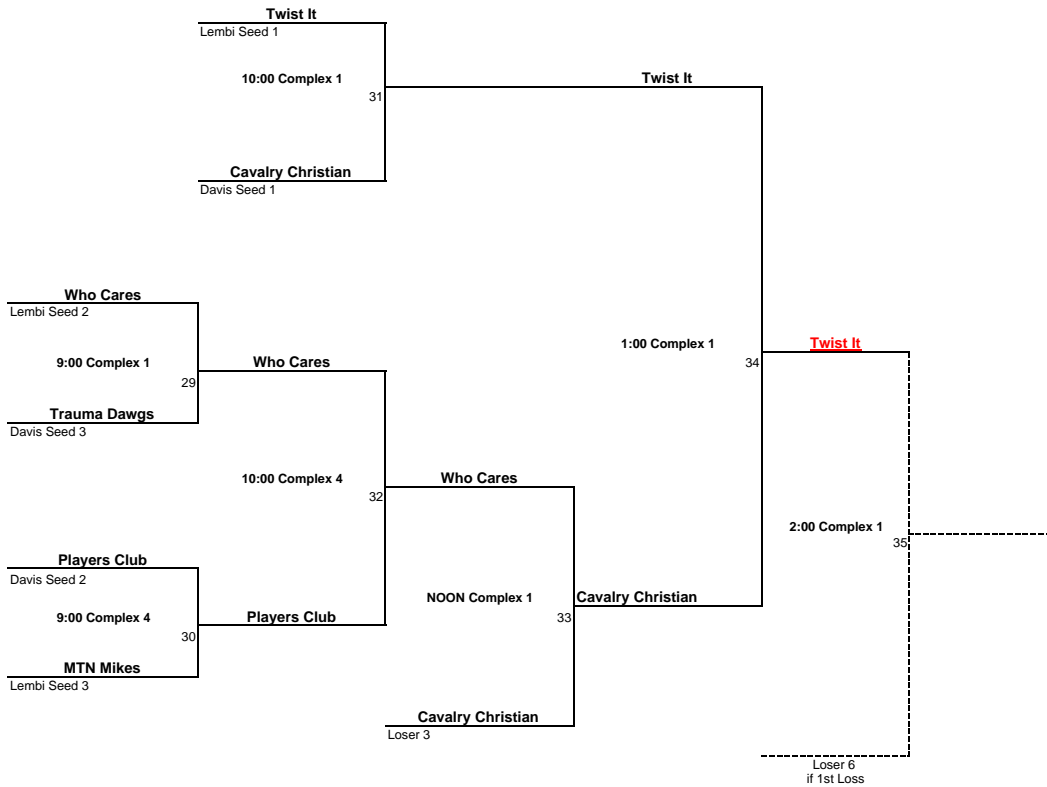

LCS XXIII COED AMERICAN DIVISION FINALS

The LCS COED AMERICAN DIVISION FINALS will be played Sunday September 20th, 2009 at the Sacramento Softball Complex

All players must check in with a photo ID prior to participating and must wear the approved wrist band through out the event.

GSSA would like to thank the City of Davis, City of Folsom, City of Roseville, and City of Sacramento for making their facilities available for LSC XIII