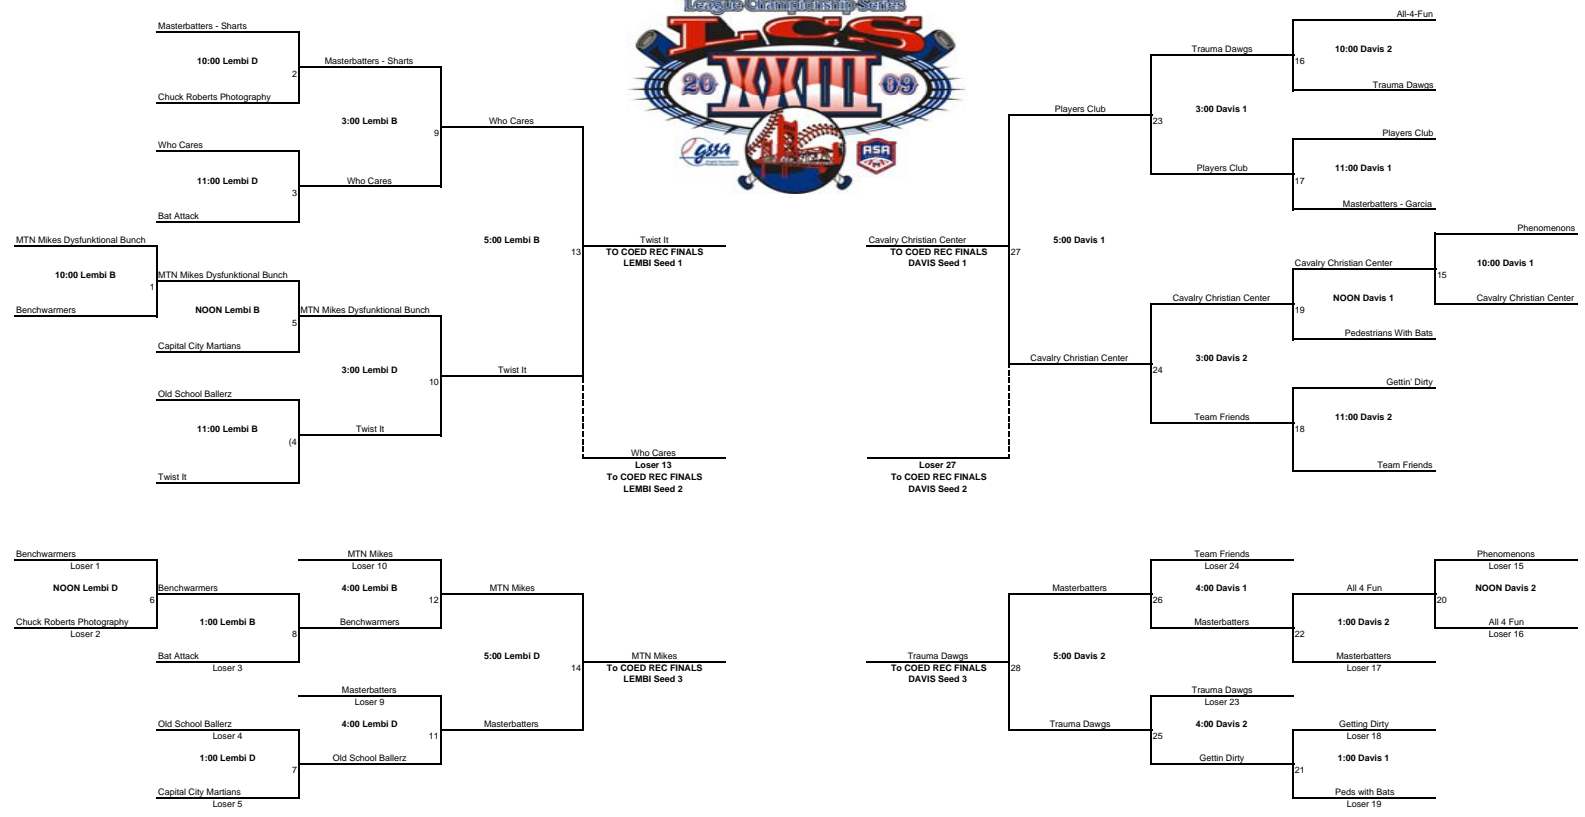

# LCS XXIII COED AMERICAN DIVISION

LEMBI REGIONAL

DAVIS REGIONAL

ALL GAMES on this bracket are played Saturday September 19th, 2009 at Lembi Park 1302 Riley Street, Folsom, CA 95630 or PLAYFIELDS Park 2500 Research Park Drive, Davis, CA 95616

Top three teams in each regional advance to the LCS COED AMERICAN DIVISION FINALS to be played Sunday September 20th, 2009 at the Sacramento Softball Complex.

All players must check in with a photo ID prior to participating and must wear the approved wrist band through out the event.