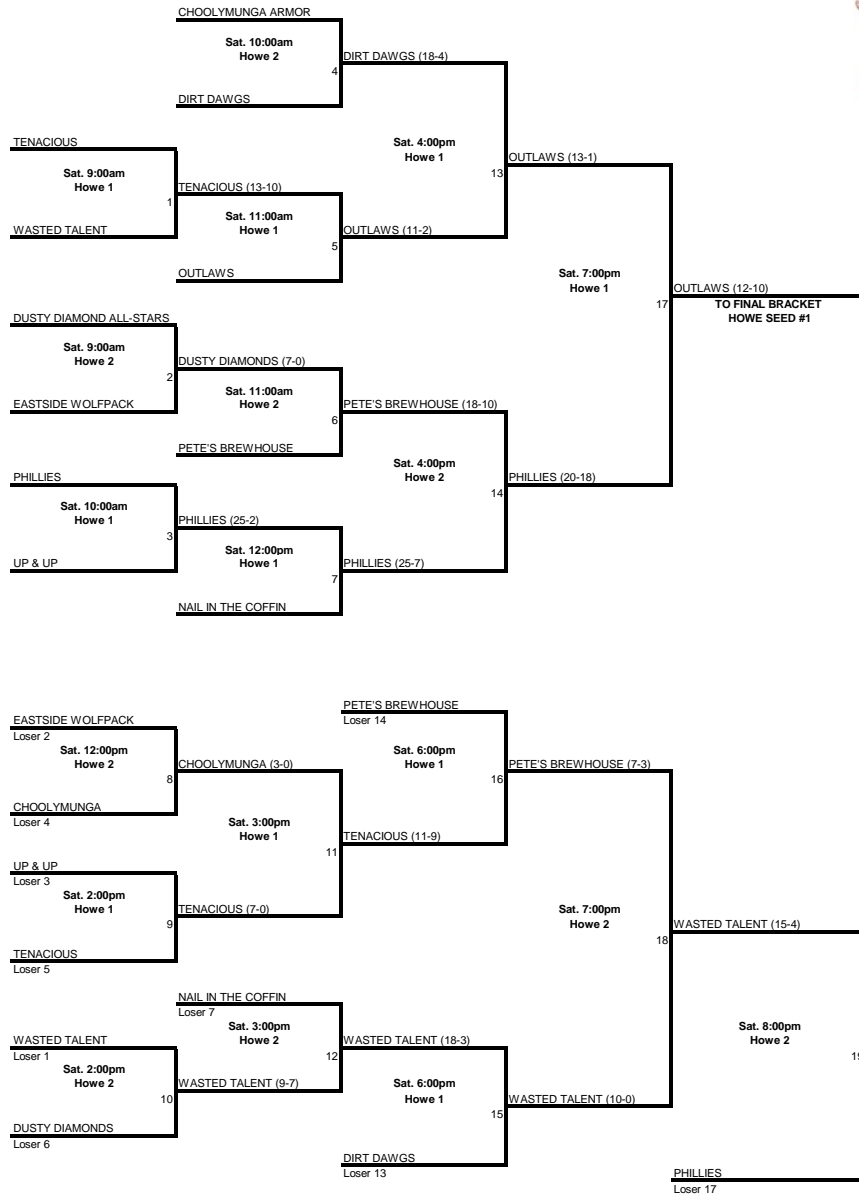

MEN'S AMERICAN DIVISION HOWE PARK REGIONAL

ALL GAMES ON THIS BRACKET PLAYED AT:
HOWE PARK
2201 COTTAGE WAY
SACRAMENTO CA 95821

MEN'S AMERICAN DIVISION KEMP PARK REGIONAL

MENS · WOMENS · COED

ALL GAMES ON THIS BRACKET PLAYED AT:
KEMP PARK
1322 BUNDRICK WAY
FOLSOM, CA 95630

MEN'S AMERICAN DIVISION LEMBI PARK REGIONAL

ALL GAMES ON THIS BRACKET PLAYED AT:
LEMBI PARK
1302 RILEY STREET
FOLSOM, CA 95630

MEN'S AMERICAN DIVISION MAHANY PARK REGIONAL

ALL GAMES ON THIS BRACKET PLAYED AT:
MAHANY PARK
1545 PLEASANT GROVE BLVD
ROSEVILLE, CA 95747