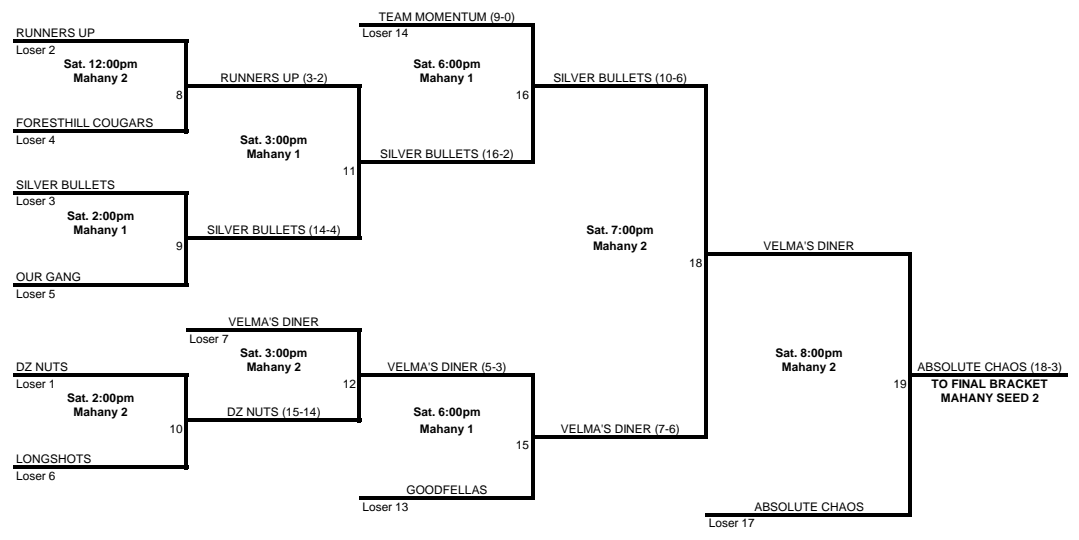

MEN'S AMERICAN DIVISION LEMBI PARK REGIONAL

ALL GAMES ON THIS BRACKET PLAYED AT:
LEMBI PARK
1302 RILEY STREET
FOLSOM, CA 95630

MEN'S AMERICAN DIVISION MAHANY PARK REGIONAL

ALL GAMES ON THIS BRACKET PLAYED AT:
MAHANY PARK
1545 PLEASANT GROVE BLVD
ROSEVILLE, CA 95747

MEN'S AMERICAN DIVISION

FINALS

ALL GAMES ON THIS BRACKET PLAYED AT:
SACRAMENTO SOFTBALL COMPLEX
3450 LONGVIEW DRIVE, SACRAMENTO CA 95821