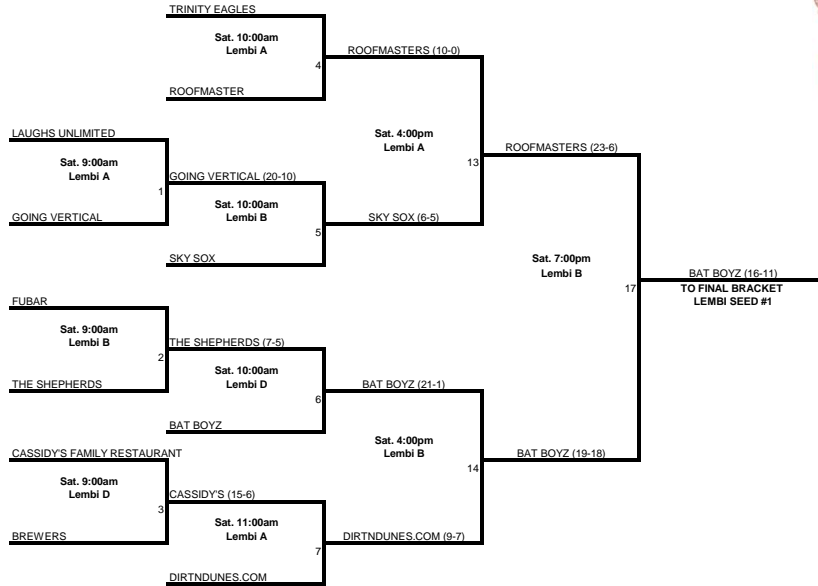

MEN'S AMERICAN DIVISION HOWE PARK REGIONAL

ALL GAMES ON THIS BRACKET PLAYED AT:
HOWE PARK
2201 COTTAGE WAY
SACRAMENTO CA 95821

MEN'S AMERICAN DIVISION KEMP PARK REGIONAL

MENS · WOMENS · COED

ALL GAMES ON THIS BRACKET PLAYED AT:
KEMP PARK
1322 BUNDRICK WAY
FOLSOM, CA 95630

MEN'S AMERICAN DIVISION LEMBI PARK REGIONAL

ALL GAMES ON THIS BRACKET PLAYED AT:
LEMBI PARK
1302 RILEY STREET
FOLSOM, CA 95630

MEN'S AMERICAN DIVISION MAHANY PARK REGIONAL

ALL GAMES ON THIS BRACKET PLAYED AT:
MAHANY PARK
1545 PLEASANT GROVE BLVD
ROSEVILLE, CA 95747

MEN'S AMERICAN DIVISION

FINALS

ALL GAMES ON THIS BRACKET PLAYED AT:
SACRAMENTO SOFTBALL COMPLEX
3450 LONGVIEW DRIVE, SACRAMENTO CA 95821