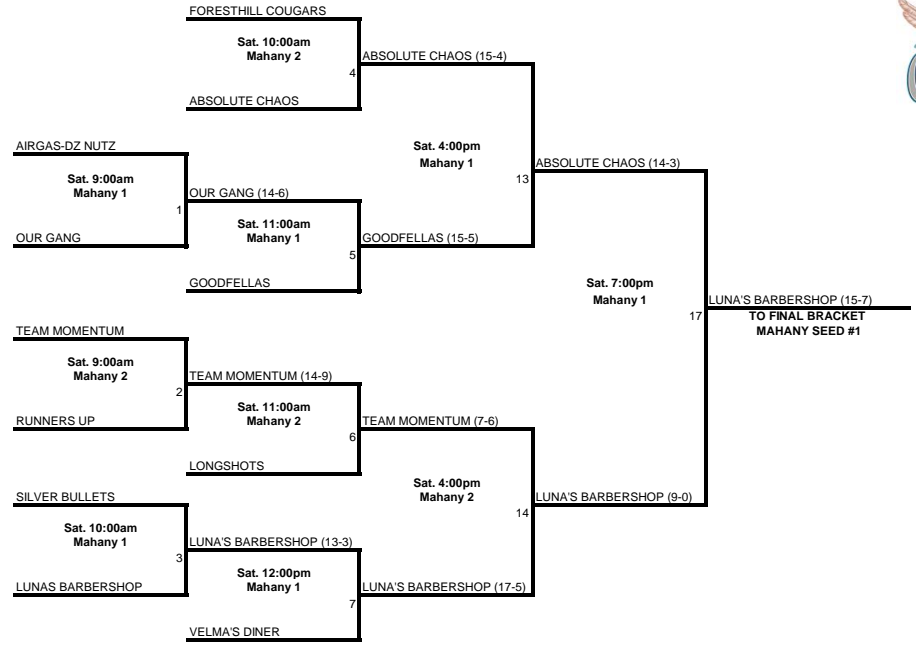

MEN'S AMERICAN DIVISION LEMBI PARK REGIONAL

ALL GAMES ON THIS BRACKET PLAYED AT:
LEMBI PARK
1302 RILEY STREET
FOLSOM, CA 95630

MEN'S AMERICAN DIVISION MAHANY PARK REGIONAL

ALL GAMES ON THIS BRACKET PLAYED AT:
MAHANY PARK
1545 PLEASANT GROVE BLVD
ROSEVILLE, CA 95747

MEN'S AMERICAN DIVISION

FINALS

ALL GAMES ON THIS BRACKET PLAYED AT:
SACRAMENTO SOFTBALL COMPLEX
3450 LONGVIEW DRIVE, SACRAMENTO CA 95821