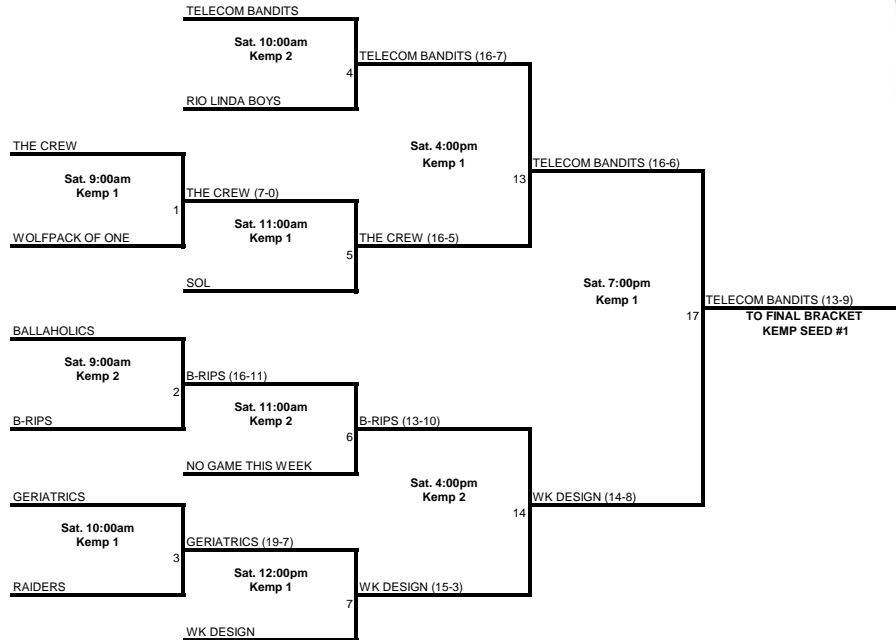

MEN'S AMERICAN DIVISION HOWE PARK REGIONAL

ALL GAMES ON THIS BRACKET PLAYED AT:
HOWE PARK
2201 COTTAGE WAY
SACRAMENTO CA 95821

MEN'S AMERICAN DIVISION KEMP PARK REGIONAL

MENS · WOMENS · COED

ALL GAMES ON THIS BRACKET PLAYED AT:
KEMP PARK
1322 BUNDRICK WAY
FOLSOM, CA 95630

MEN'S AMERICAN DIVISION LEMBI PARK REGIONAL

ALL GAMES ON THIS BRACKET PLAYED AT:
LEMBI PARK
1302 RILEY STREET
FOLSOM, CA 95630

MEN'S AMERICAN DIVISION MAHANY PARK REGIONAL

ALL GAMES ON THIS BRACKET PLAYED AT:
MAHANY PARK
1545 PLEASANT GROVE BLVD
ROSEVILLE, CA 95747

MEN'S AMERICAN DIVISION

FINALS

ALL GAMES ON THIS BRACKET PLAYED AT:
SACRAMENTO SOFTBALL COMPLEX
3450 LONGVIEW DRIVE, SACRAMENTO CA 95821