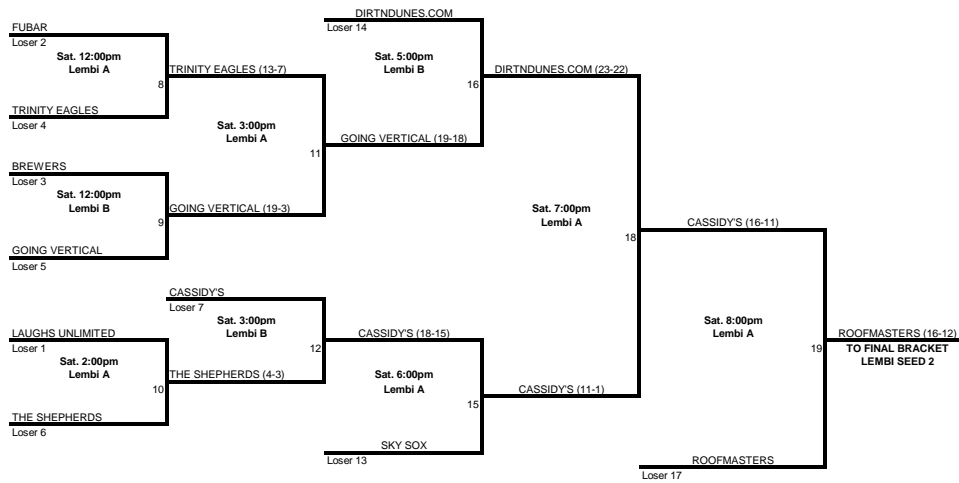

MEN'S AMERICAN DIVISION HOWE PARK REGIONAL

ALL GAMES ON THIS BRACKET PLAYED AT:
HOWE PARK
2201 COTTAGE WAY
SACRAMENTO CA 95821

MEN'S AMERICAN DIVISION KEMP PARK REGIONAL

MENS · WOMENS · COED

ALL GAMES ON THIS BRACKET PLAYED AT:
KEMP PARK
1322 BUNDRICK WAY
FOLSOM, CA 95630

MEN'S AMERICAN DIVISION LEMBI PARK REGIONAL

ALL GAMES ON THIS BRACKET PLAYED AT:
LEMBI PARK
1302 RILEY STREET
FOLSOM, CA 95630

MEN'S AMERICAN DIVISION MAHANY PARK REGIONAL

ALL GAMES ON THIS BRACKET PLAYED AT:
MAHANY PARK
1545 PLEASANT GROVE BLVD
ROSEVILLE, CA 95747

MEN'S AMERICAN DIVISION

FINALS

ALL GAMES ON THIS BRACKET PLAYED AT:
SACRAMENTO SOFTBALL COMPLEX
3450 LONGVIEW DRIVE, SACRAMENTO CA 95821