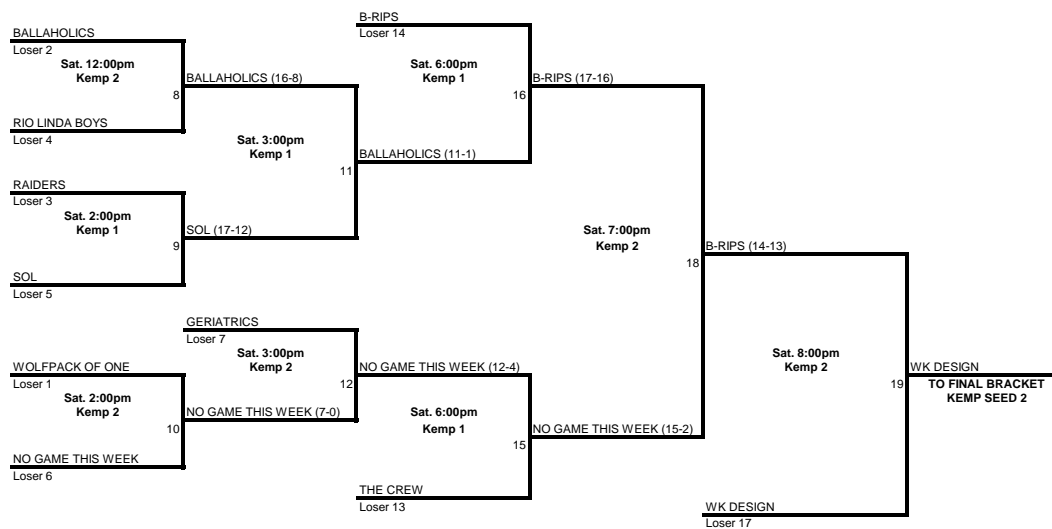

MEN'S AMERICAN DIVISION HOWE PARK REGIONAL

ALL GAMES ON THIS BRACKET PLAYED AT:
HOWE PARK
2201 COTTAGE WAY
SACRAMENTO CA 95821

MEN'S AMERICAN DIVISION KEMP PARK REGIONAL

MENS · WOMENS · COED

ALL GAMES ON THIS BRACKET PLAYED AT:
KEMP PARK
1322 BUNDRICK WAY
FOLSOM, CA 95630

MEN'S AMERICAN DIVISION LEMBI PARK REGIONAL

ALL GAMES ON THIS BRACKET PLAYED AT:
LEMBI PARK
1302 RILEY STREET
FOLSOM, CA 95630

MEN'S AMERICAN DIVISION MAHANY PARK REGIONAL

ALL GAMES ON THIS BRACKET PLAYED AT:
MAHANY PARK
1545 PLEASANT GROVE BLVD
ROSEVILLE, CA 95747

MEN'S AMERICAN DIVISION

FINALS

ALL GAMES ON THIS BRACKET PLAYED AT:
SACRAMENTO SOFTBALL COMPLEX
3450 LONGVIEW DRIVE, SACRAMENTO CA 95821