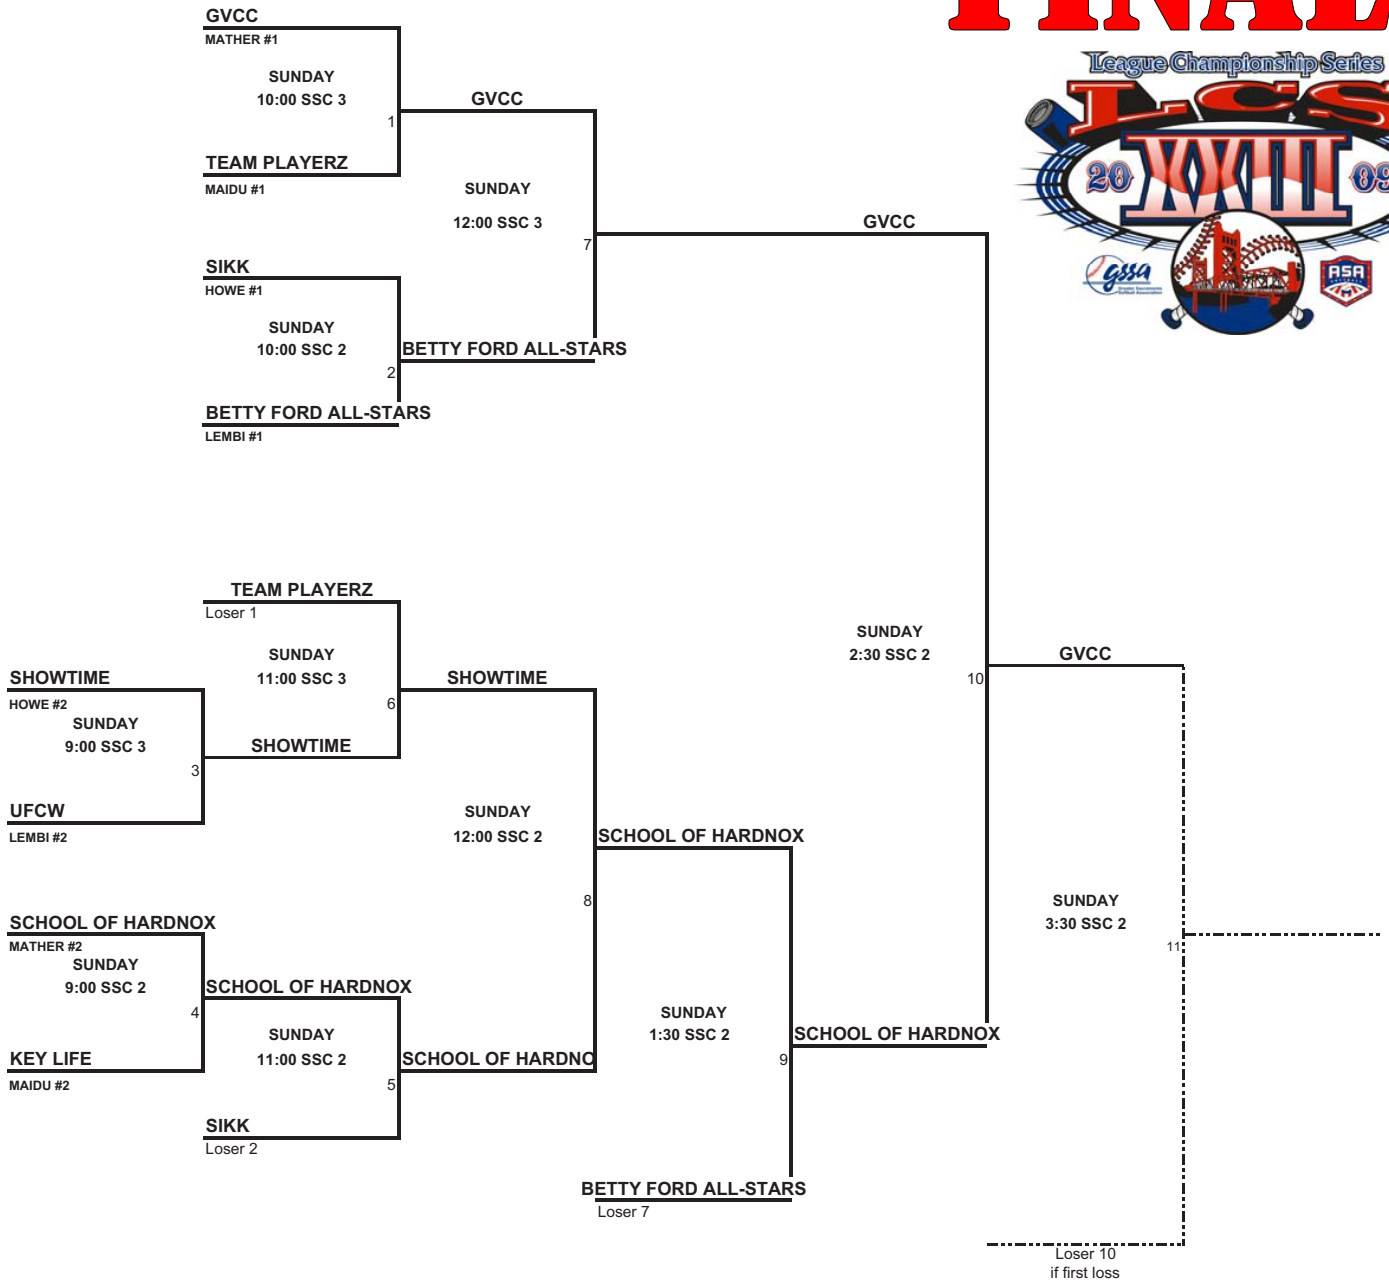

MEN'S AMERICAN DIVISION FINALS

The LCS MENS AMERICAN DIVISION FINALS will be played Sunday September 27, 2009 at the Sacramento Softball Complex

All players must check in with a photo ID prior to participating and must wear the approved wrist band through out the event.

NO ID = NO PLAY

GSSA would like to thank the City of Davis, City of Folsom, Fulton - El Camino Recreation and Park District, City of Roseville, and City of Sacramento for making their facilities available for LCS XXIII