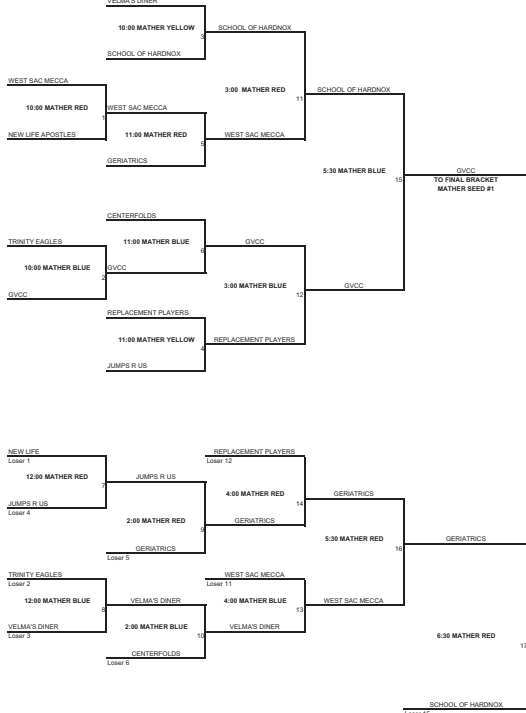

MATHER REGIONAL