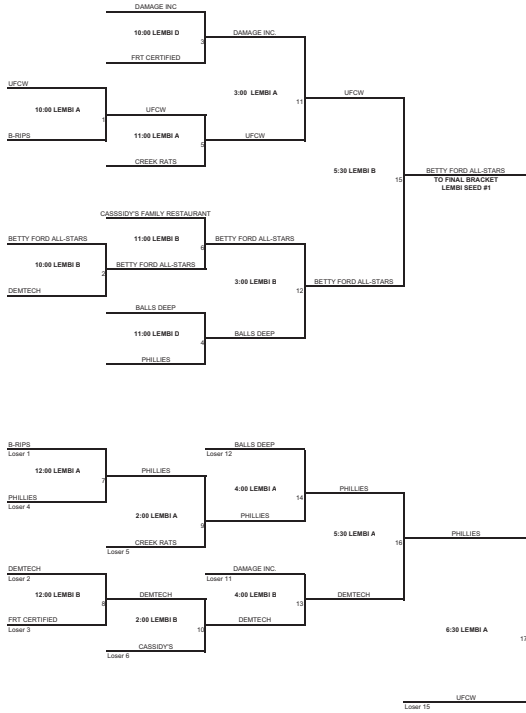

MEN'S AMERICAN DIVISION

LEMBI REGIONAL