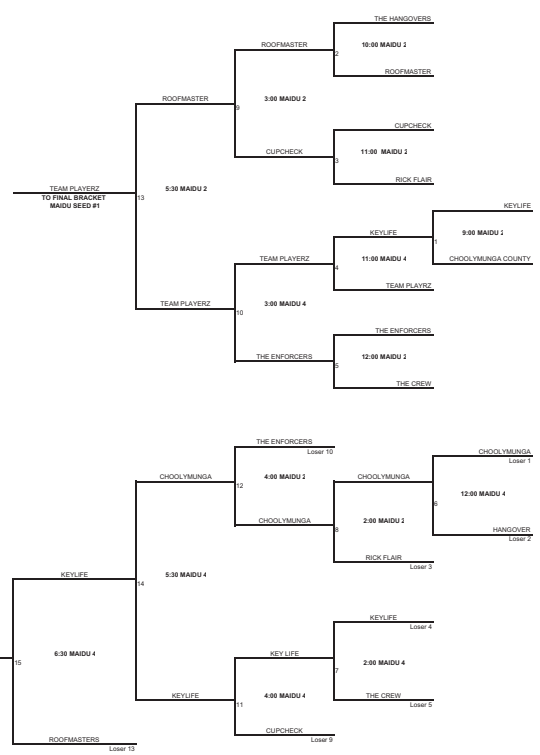

MAIDU REGIONAL