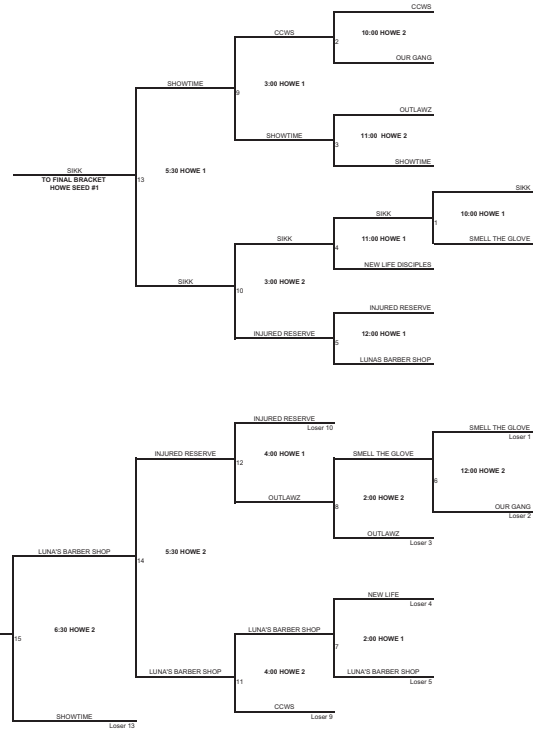

HOWE REGIONAL