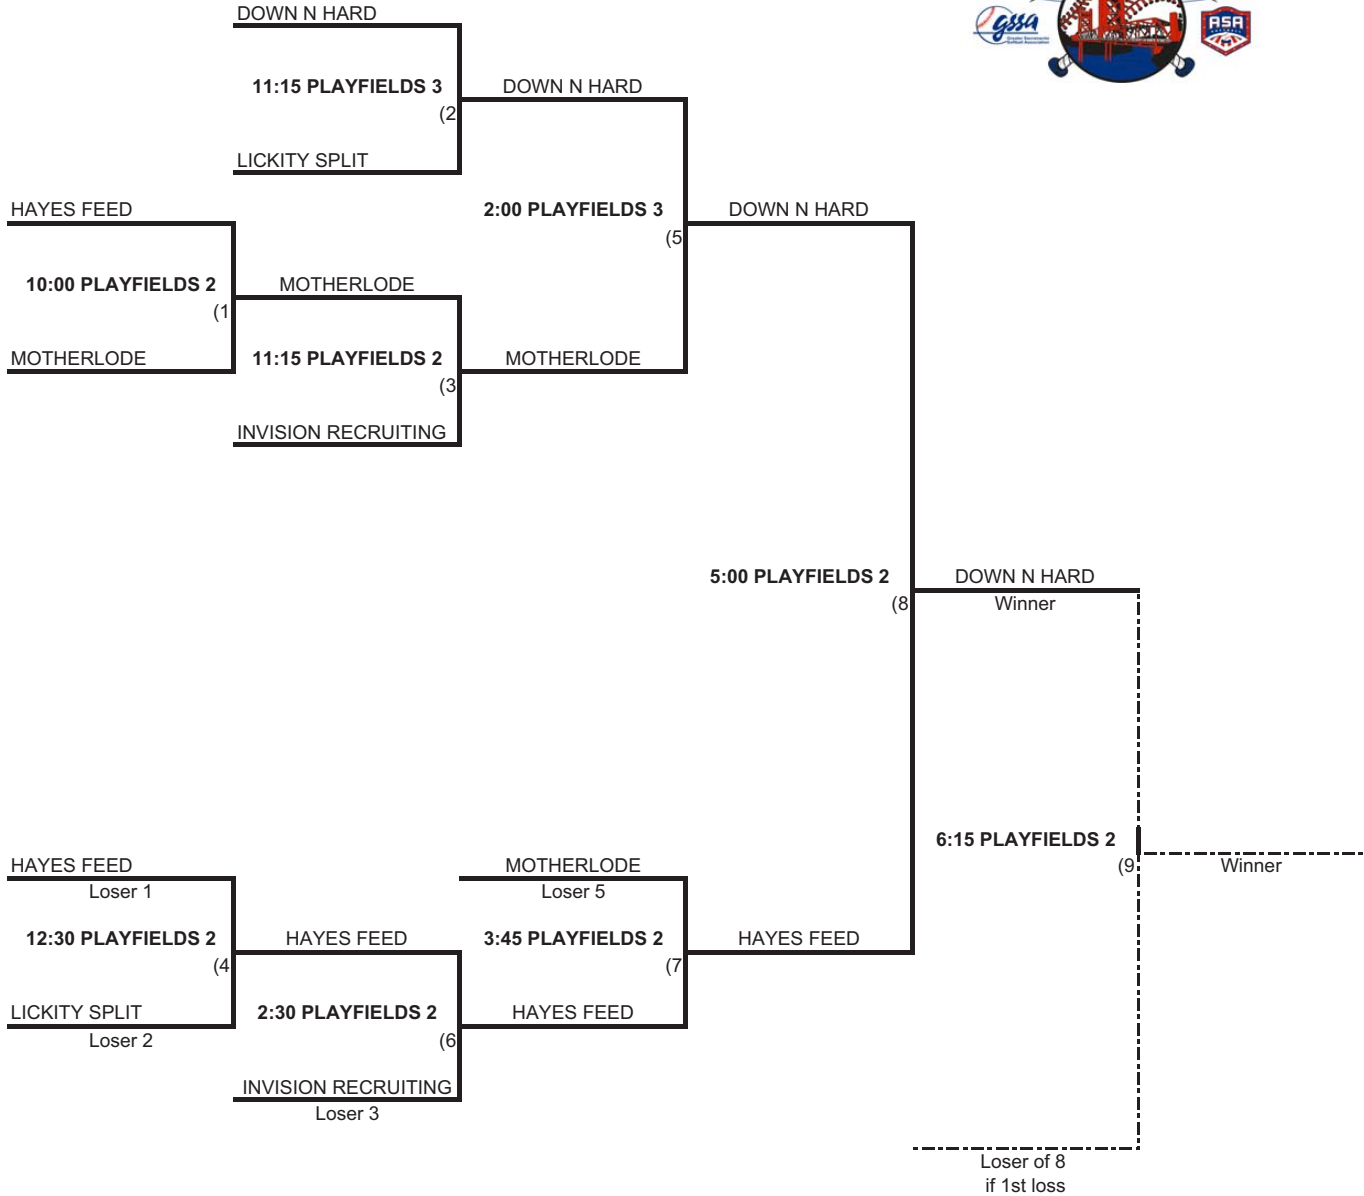

MEN'S NATIONAL DIVISION

ALL GAMES played Saturday September 27, 2009 at: PLAYFIELDS PARK 2500 Research Park Drive Davis CA 95616

All players must check in with a photo ID prior to participating and must wear the approved wrist band through out the event.