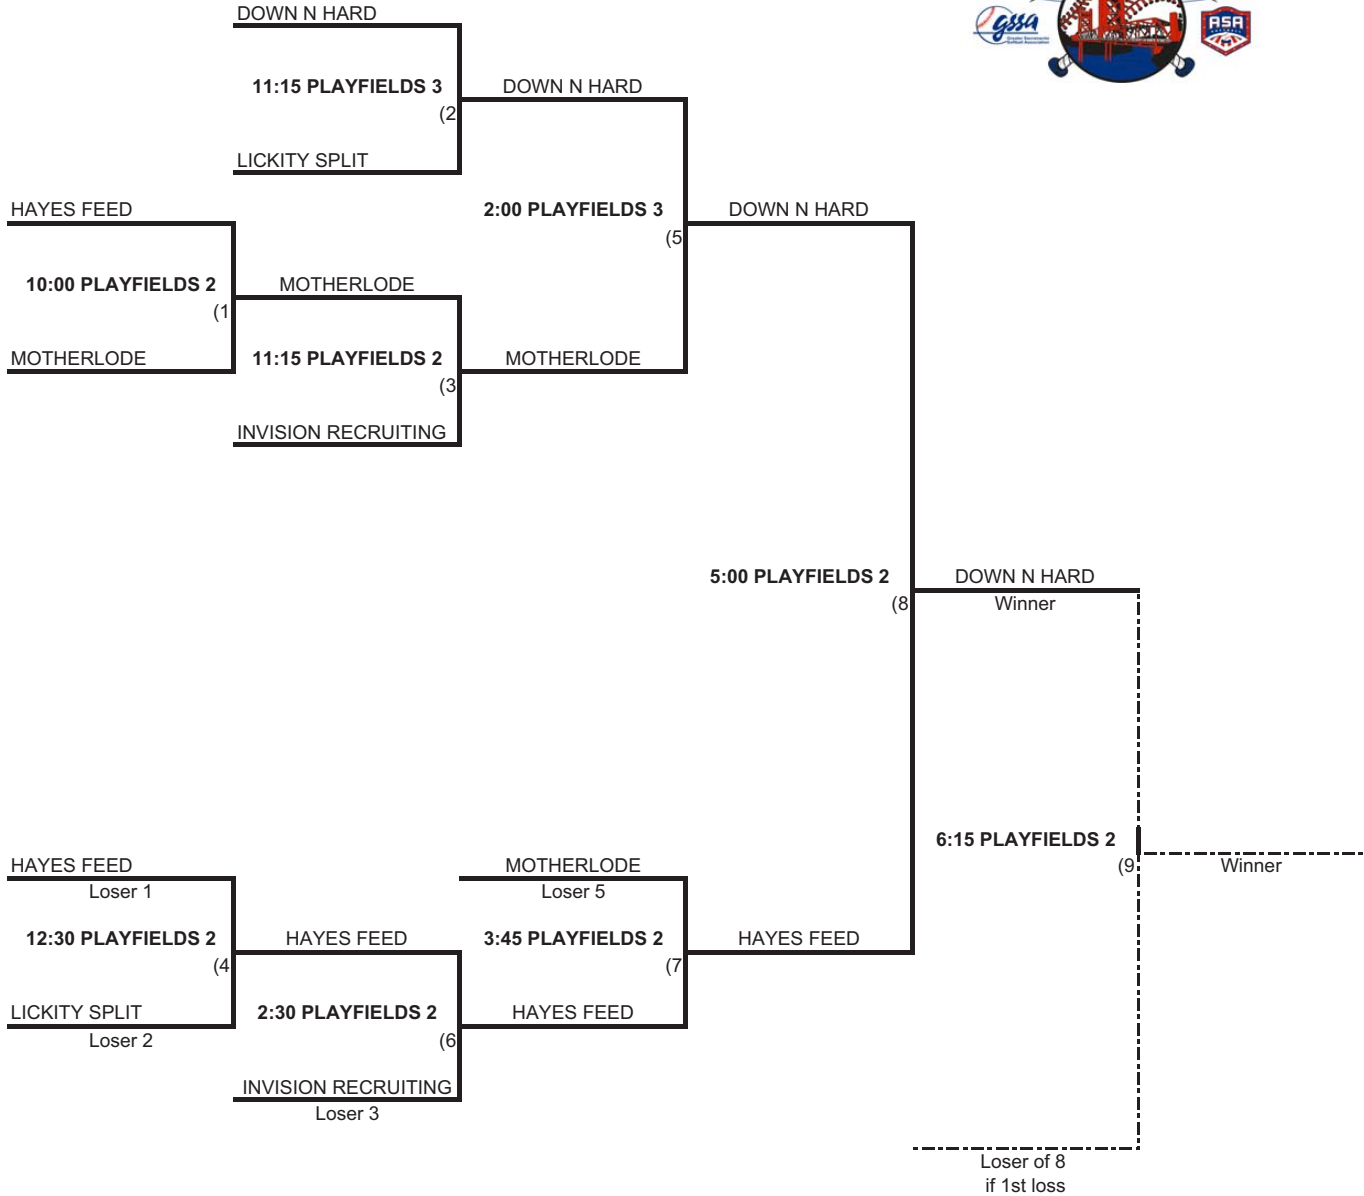

# MEN'S NATIONAL DIVISION

ALL GAMES played Saturday September 27, 2009 at: PLAYFIELDS PARK 2500 Research Park Drive Davis CA 95616

All players must check in with a photo ID prior to participating and must wear the approved wrist band through out the event.