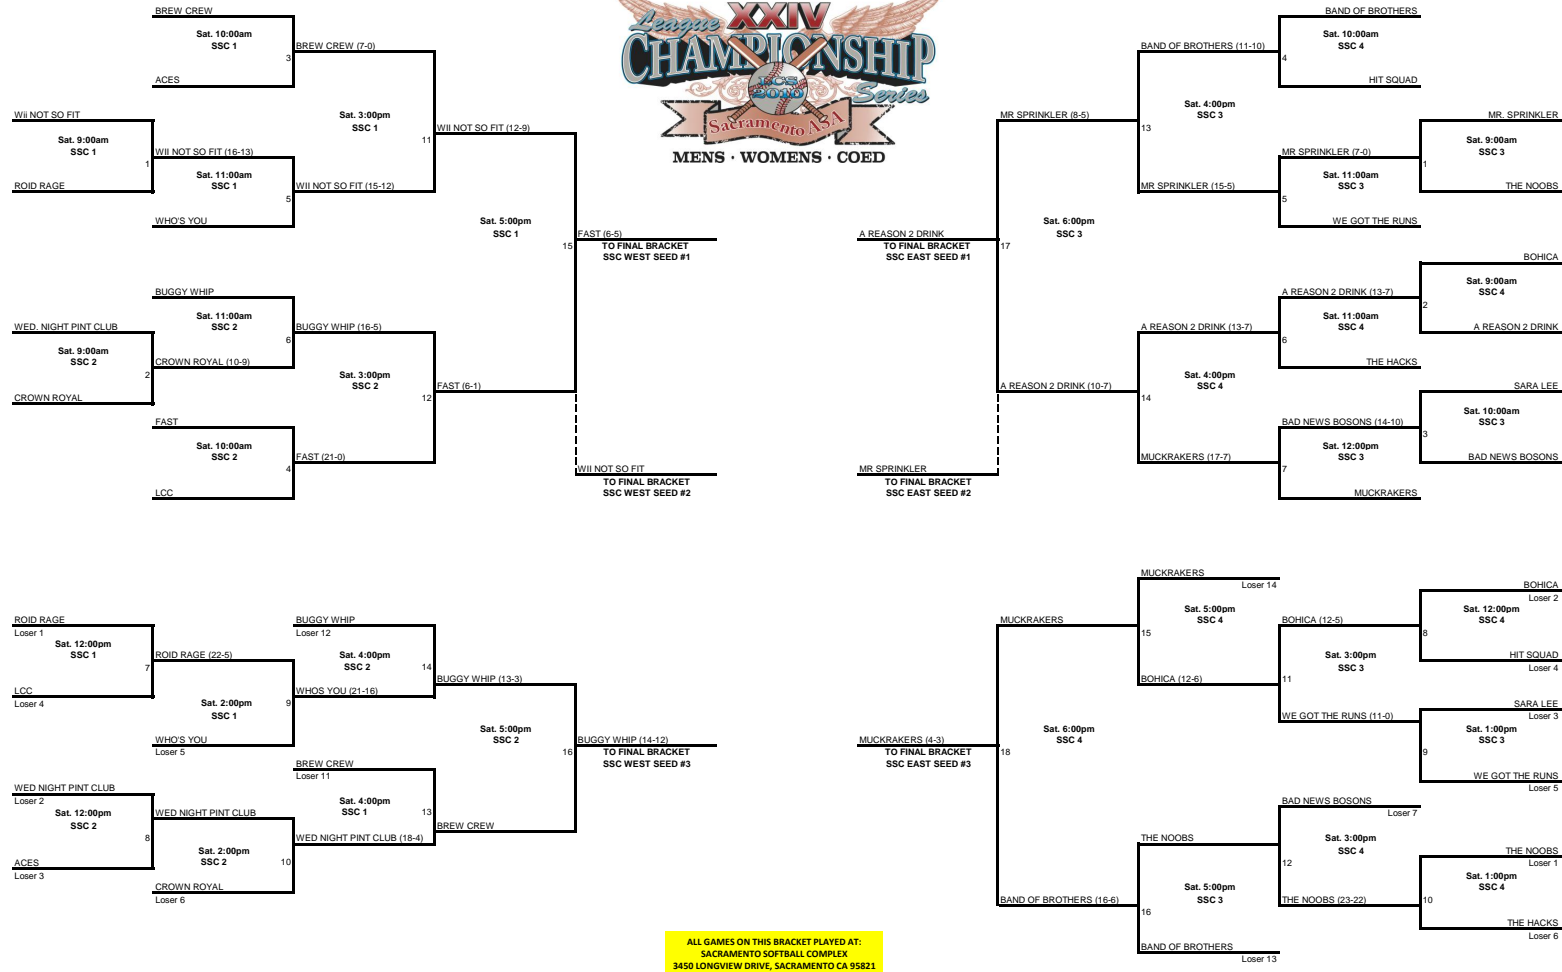

SAC COMPLEX WEST REGIONAL

SAC COMPLEX EAST REGIONAL