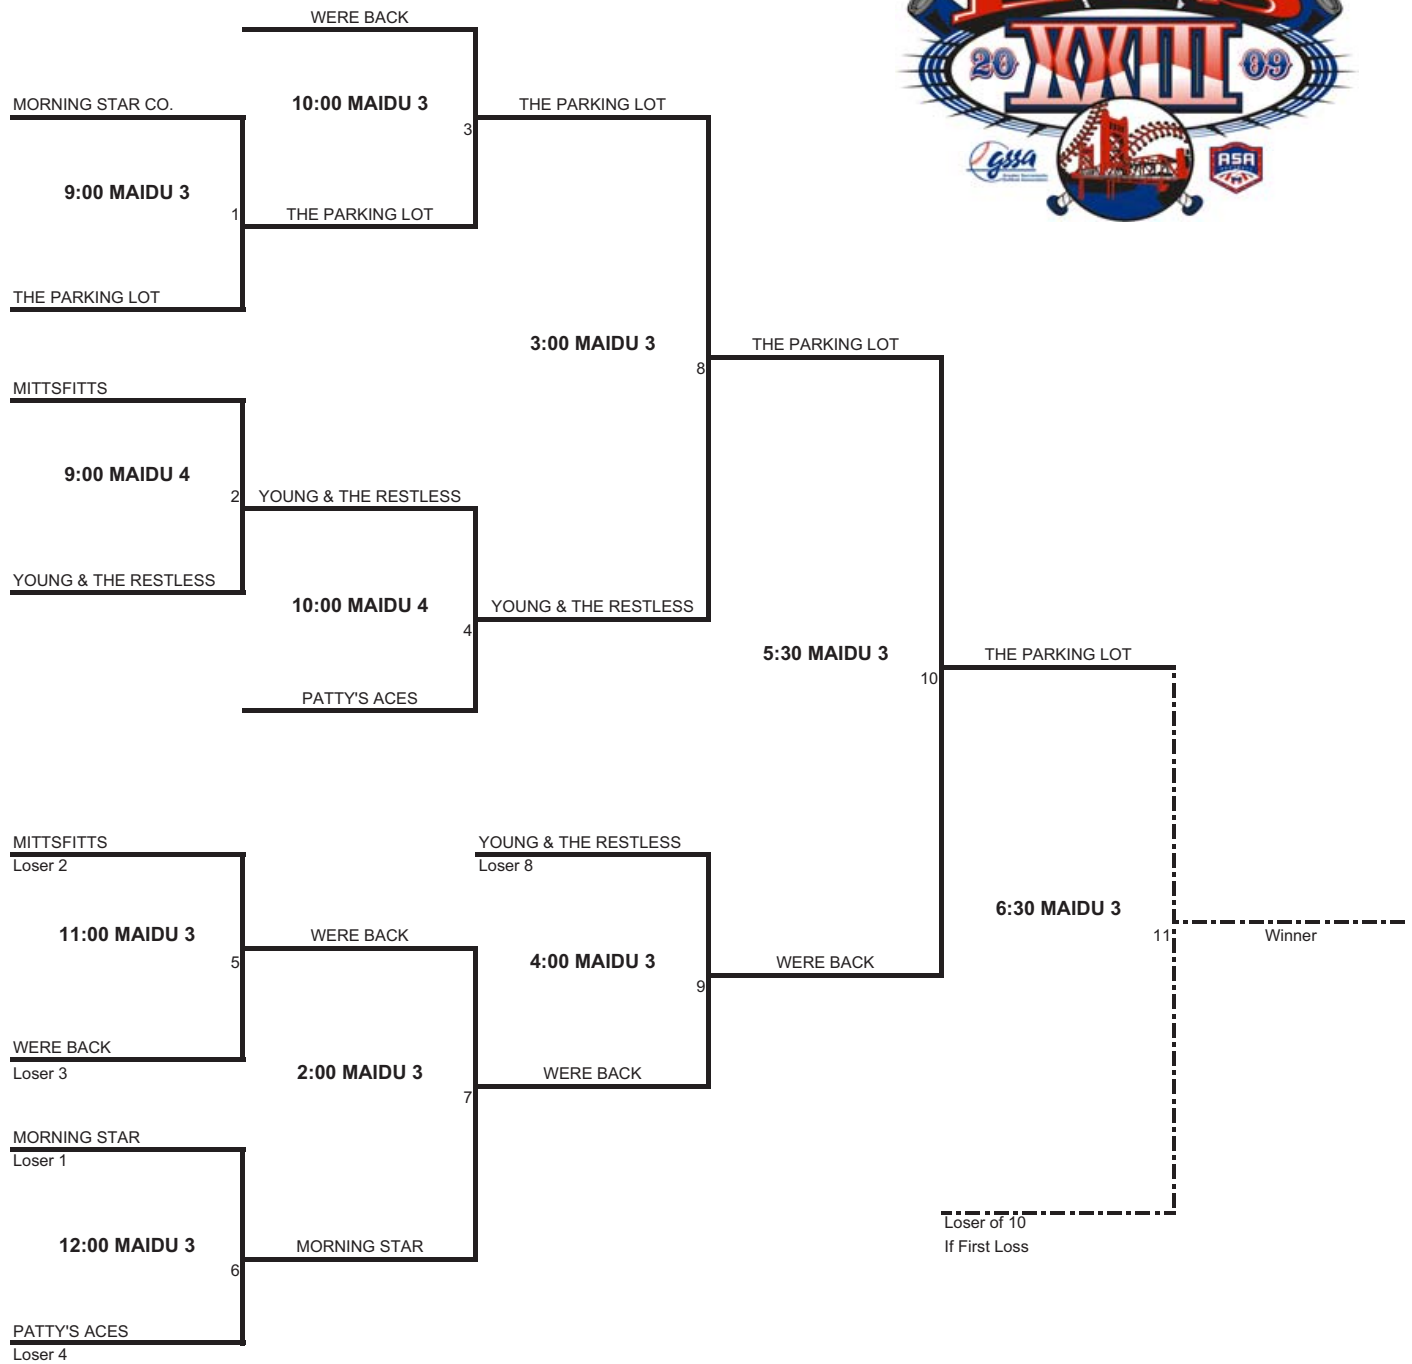

WOMEN'S AMERICAN DIVISION

ALL GAMES played Saturday September 26, 2009 at: MAIDU PARK, 1550 MAIDU DRIVE, ROSEVILLE, CA 95661

All players must check in with a photo ID prior to participating and must wear the approved wrist band through out the event.