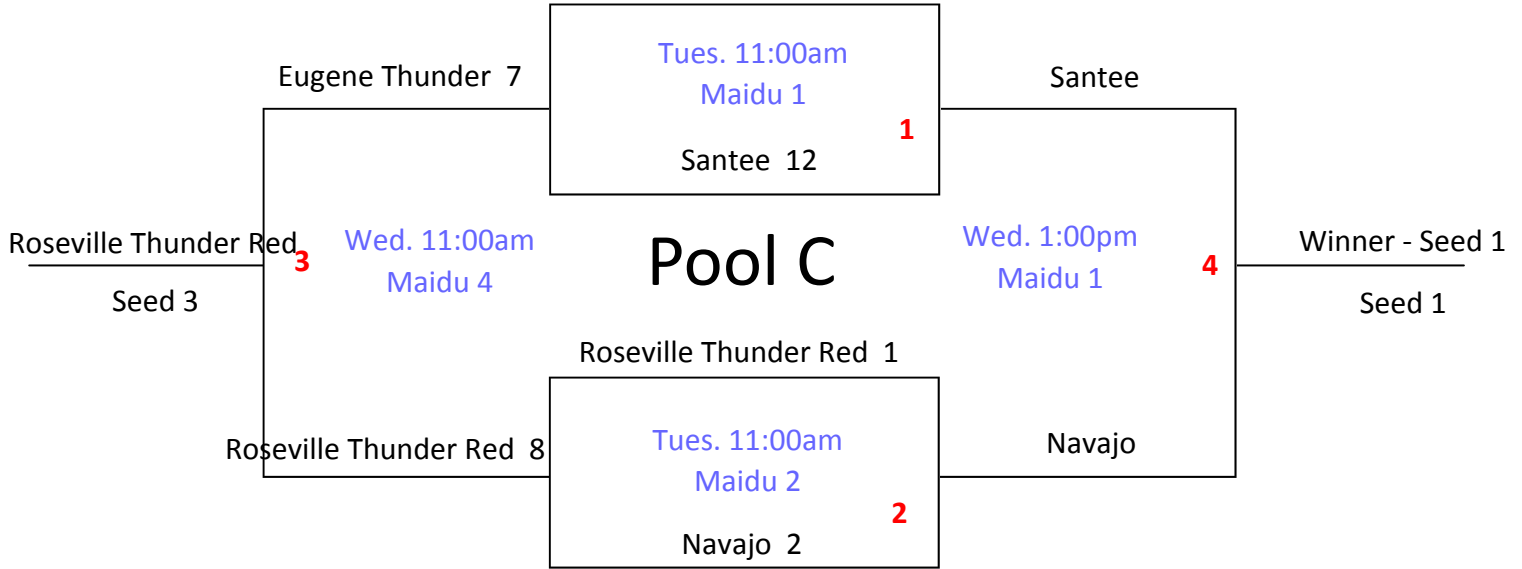

**2010 ASA 14u Girls Class B  
Western National Championship**

---

**Pool Play Brackets**

The Draw for the Double Elimination Tournament will be held on Wednesday, August 4th at 5:30pm at Maidu Community Center.  
All teams must have a representative attend.

## Roseville, California - Pool Play Brackets

# ASA Girls 14u Class B Western National Championship

## Roseville, California - Pool Play Brackets

Eugene Thunder 0

Eugene Thunder

Seed 4

Winners move to the right. Losers move to the left.

Loser - Seed 2

Los Banos Tigers 3

Sanger Stars