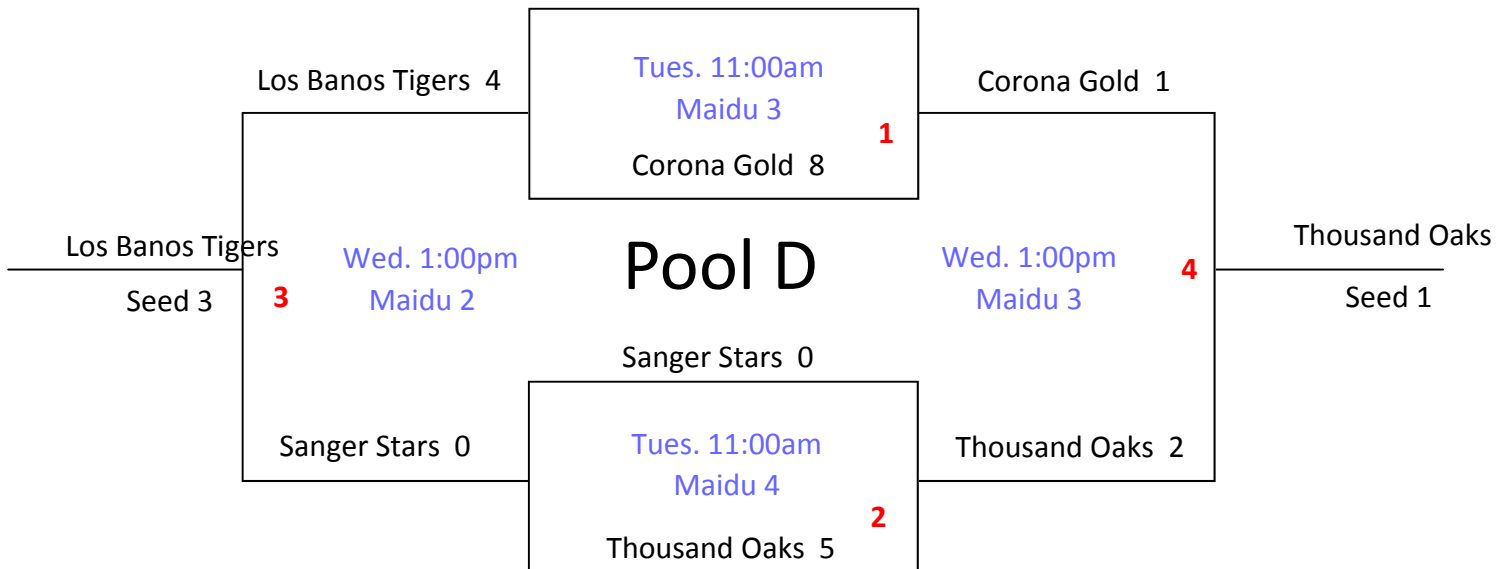

# ASA Girls 14u Class B Western National Championship

## Roseville, California - Pool Play Brackets

Eugene Thunder 0

Eugene Thunder

Seed 4

Winners move to the right. Losers move to the left.

Loser - Seed 2

Los Banos Tigers 3

Sanger Stars

Seed 4

Winners move to the right. Losers move to the left.

Corona Gold

Seed 2

## Roseville, California - Pool Play Brackets

**ASA Girls 14u Class B Western National Championship**  
**Roseville, California - Pool Play Brackets**

San Bruno Storm 9

Goleta Thunder

San Bruno Storm

Tues. 6:30pm  
Maidu 1