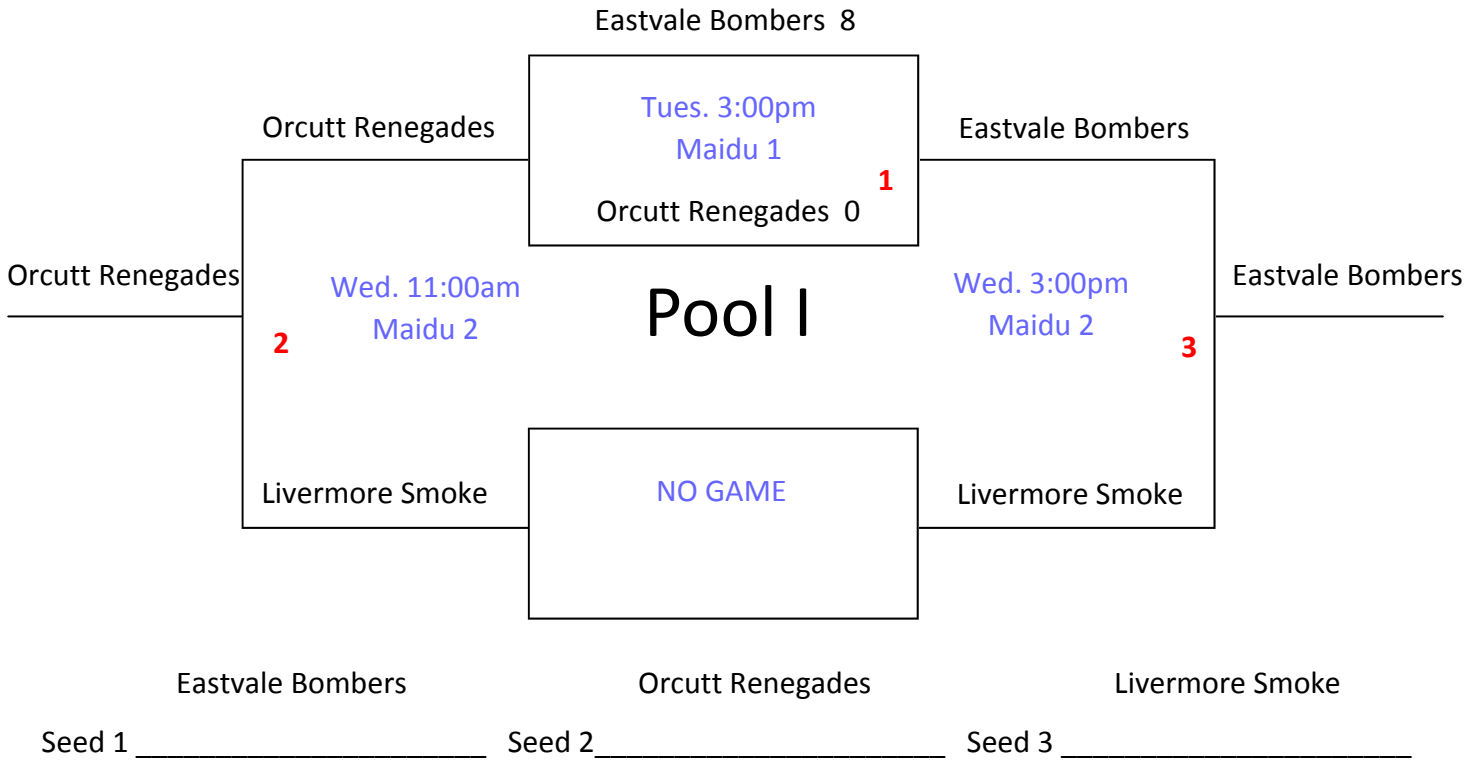

# Pool H

Wed. 3:00pm  
Mahany 2

4

Oceanside

Winner - Seed 1

Folsom Freedom

Murrieta Xtreme 16

.Murrieta Extreme

Tues. 3:00pm  
Maidu 3

Folsom Freedom 1

2

Folsom Freedom

.Murrieta Extreme

Loser- Seed 4

*Winners move to the right. Losers move to the left.*

Loser - Seed 2

ASA Girls 14u Class B Western National Championship  
Roseville, California - Pool Play Brackets

ASA Girls 14u Class B Western National Championship  
Roseville, California - Pool Play Brackets

The Draw for the Double Elimination Tournament  
will be held on Wednesday, August 4th, at 5:30pm at  
Maidu Community Center.