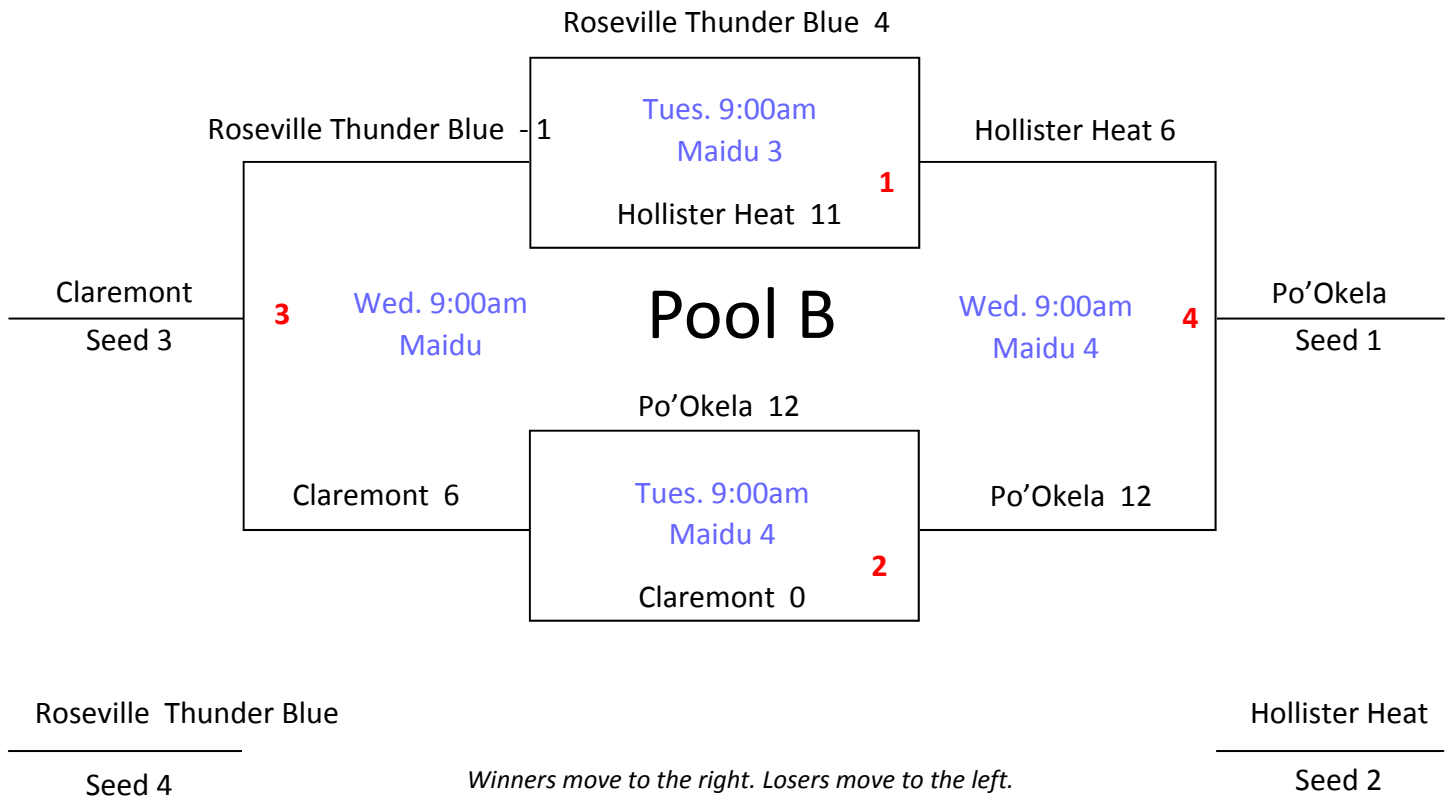

**2010 ASA 14u Girls Class B  
Western National Championship**

---

**Pool Play Brackets**

The Draw for the Double Elimination Tournament will be held on Wednesday, August 4th at 5:30pm at Maidu Community Center.  
All teams must have a representative attend.

# ASA Girls 14u Class B Western National Championship

## Roseville, California - Pool Play Brackets

Seed 4

Winners move to the right. Losers move to the left.

Corona Gold

Seed 2