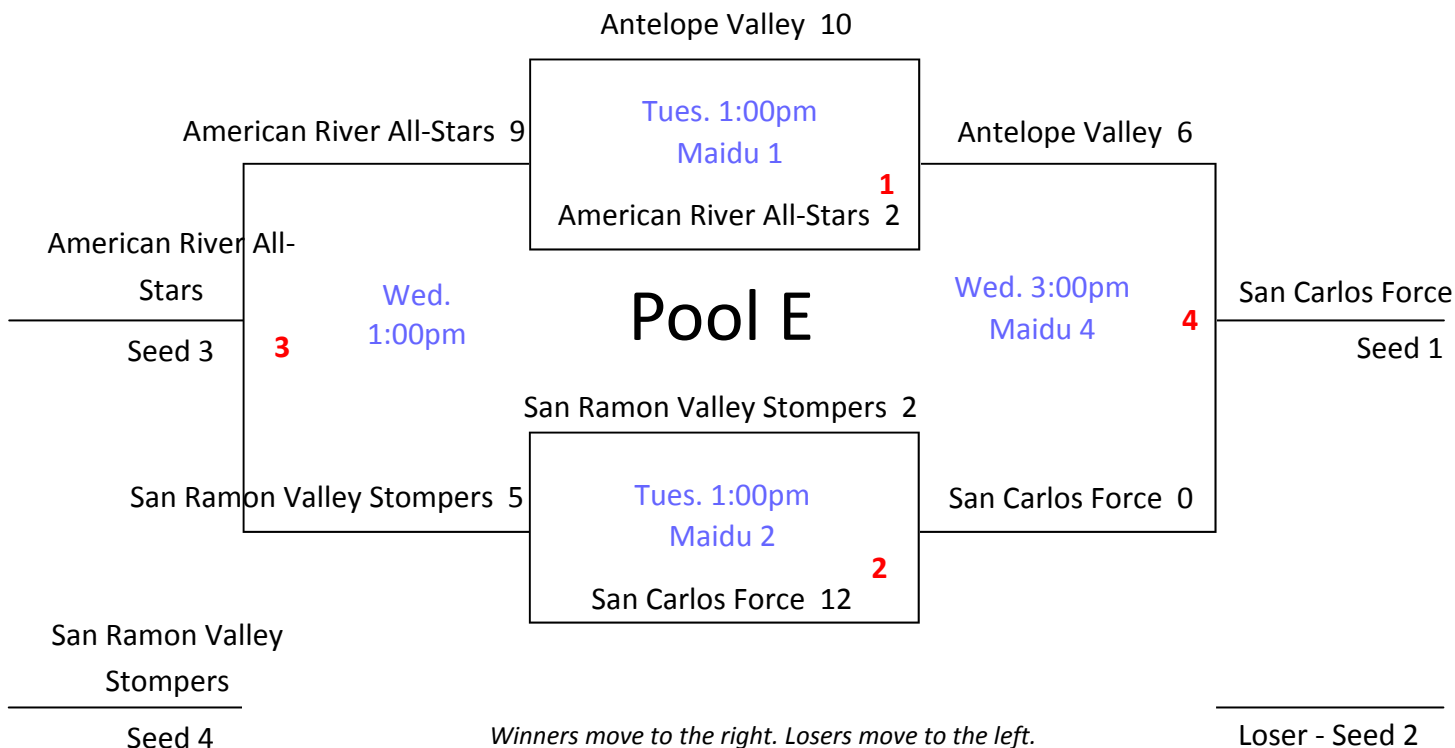

## Roseville, California - Pool Play Brackets

Eugene Thunder 0

Eugene Thunder

Seed 4

Winners move to the right. Losers move to the left.

Loser - Seed 2

Los Banos Tigers 3

Sanger Stars

Seed 4

Winners move to the right. Losers move to the left.

Corona Gold

Seed 2

# ASA Girls 14u Class B Western National Championship

## Roseville, California - Pool Play Brackets

**ASA Girls 14u Class B Western National Championship**  
**Roseville, California - Pool Play Brackets**

San Bruno Storm 9

Goleta Thunder

San Bruno Storm

Tues. 6:30pm  
Maidu 1