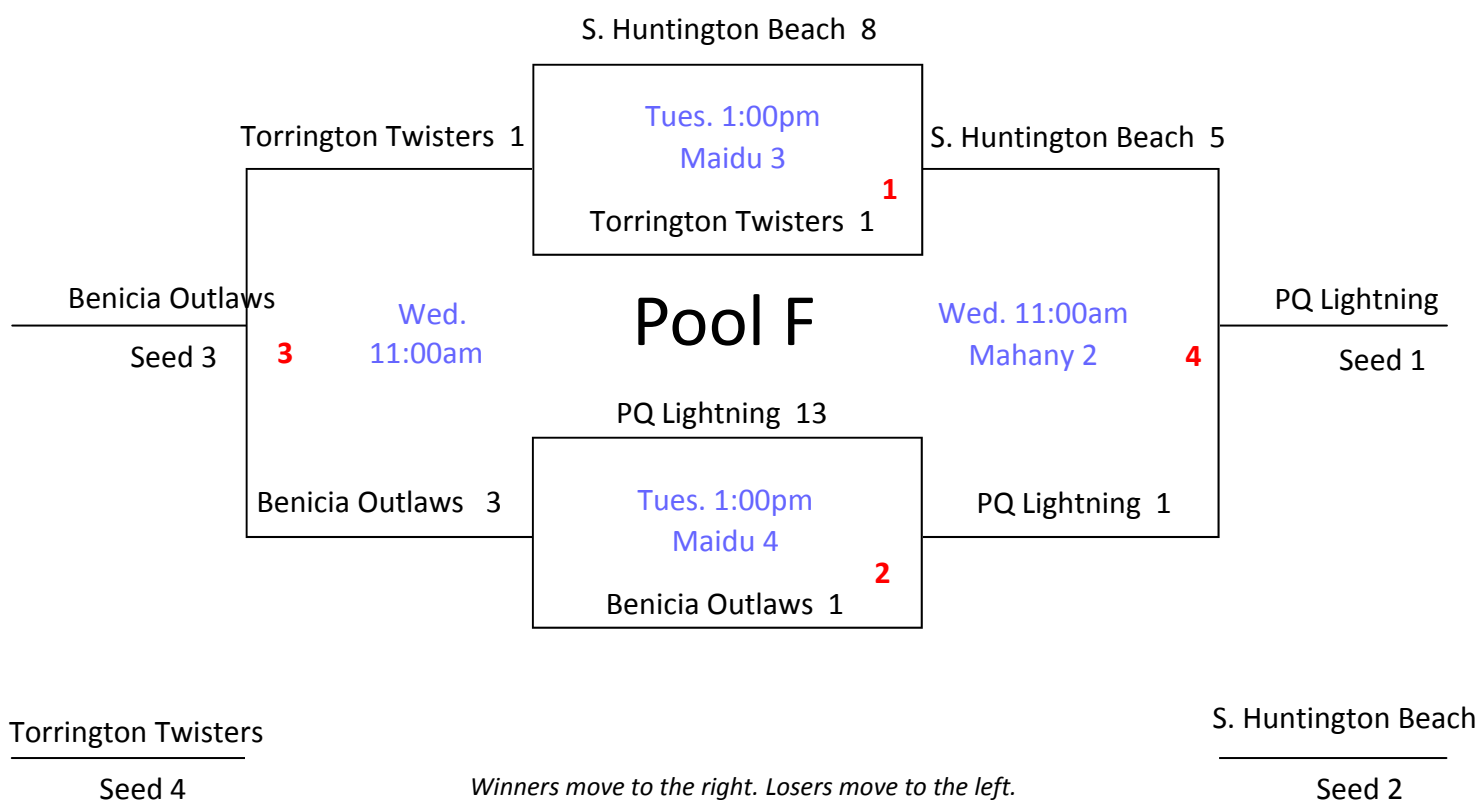

## Roseville, California - Pool Play Brackets

Eugene Thunder 0

Eugene Thunder

Seed 4

Winners move to the right. Losers move to the left.

Loser - Seed 2

Los Banos Tigers 3

Sanger Stars

Seed 4

Winners move to the right. Losers move to the left.

Corona Gold

Seed 2

## Roseville, California - Pool Play Brackets

**ASA Girls 14u Class B Western National Championship**  
**Roseville, California - Pool Play Brackets**

San Bruno Storm 9

Goleta Thunder

San Bruno Storm

Tues. 6:30pm  
Maidu 1