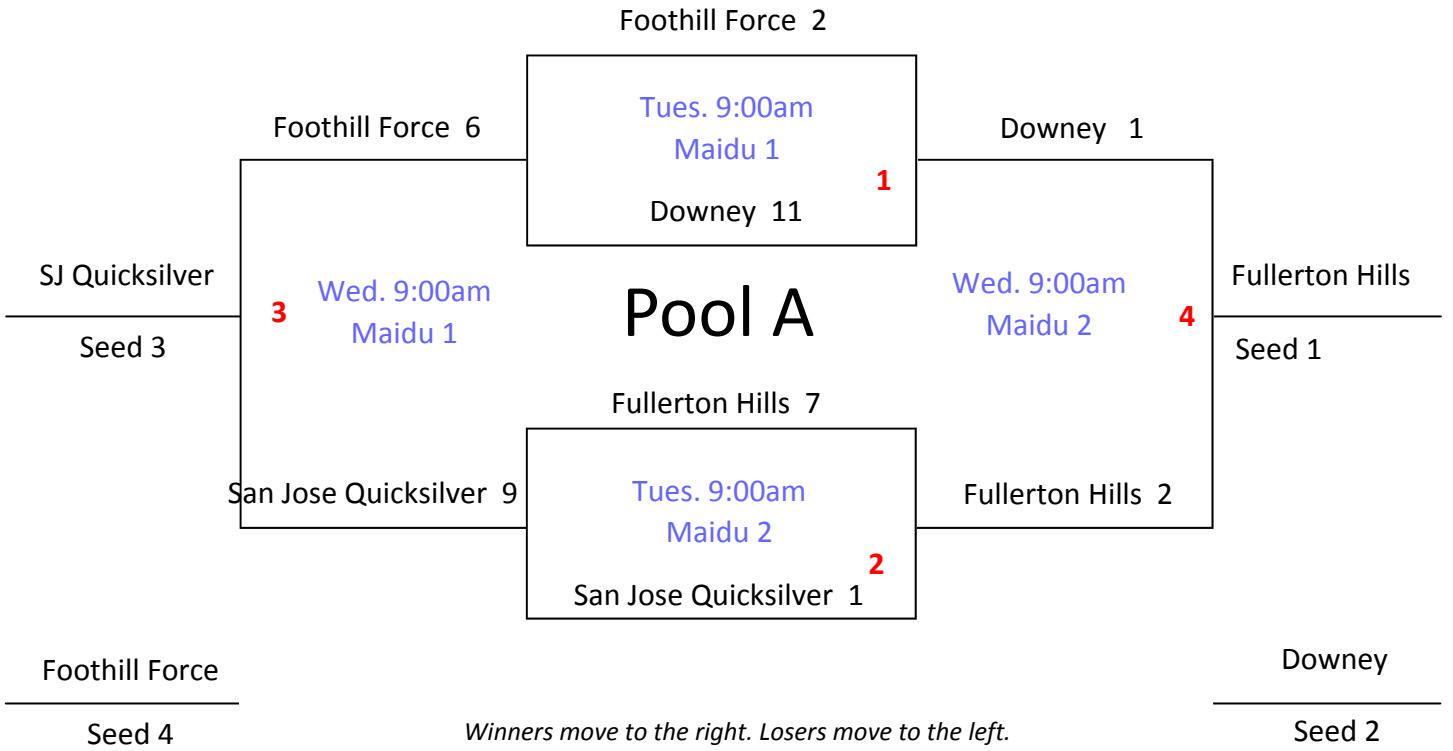

**2010 ASA 14u Girls Class B  
Western National Championship**

---

**Pool Play Brackets**

The Draw for the Double Elimination Tournament will be held on Wednesday, August 4th at 5:30pm at Maidu Community Center.  
All teams must have a representative attend.

## Roseville, California - Pool Play Brackets